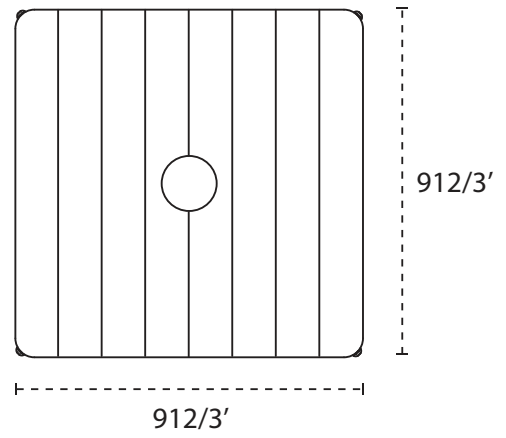

ARCHITECTURE / NATURE

MARINE / CULTURE

ARCHITECTURE

NATURE

MARINE

CULTURE

	A	B	C	D	E	F	G	H	I	J	K
	cm/ft	cm/ft	cm/ft	cm/ft	cm/ft	cm/ft	cm/ft	cm/ft	cm/ft	cm/ft	cm/ft
ARCHITECTURE 3 x 3 m / 9' 10" x 9' 10"	365/11' 12"	195/6' 5"	185/6' 1"	260/8' 6"	280/9' 2"	128/4' 2"	325/10' 8"	410/13' 5"	77/2' 6"	265/8' 8"	0/0"
NATURE 3 x 3.5 m / 9' 10" x 11' 6"	380/12' 6"	195/6' 5"	185/6' 1"	260/8' 6"	288/9' 5"	128/4' 2"	338/11' 1"	425/13' 11"	77/2' 6"	265/8' 8"	0/0"
MARINE 2.5 x 2.5 m / 8' 2" x 8' 2"	280/9' 2"	195/6' 5"	185/6' 1"	252/8' 3"	270/8' 10"	135/4' 5"	255/8' 4"	365/11' 11"	85/2' 9"	255/8' 4"	30/11.8"
CULTURE 2.5 x 2.5 m / 8' 2" x 8' 2"	280/9' 2"	195/6' 5"	185/6' 1"	252/8' 3"	270/8' 10"	135/4' 5"	255/8' 4"	365/11' 11"	85/2' 9"	255/8' 4"	20/7.9"

DIMENSIONS BASE (mm / inch)

ARCHITECTURE

NATURE

MARINE

CULTURE

DIMENSIONS / MATERIALS SPIGOT (mm / inch)

ARCHITECTURE / NATURE

MARINE / CULTURE

Spectra UX	L (cm)	W (cm)	H (cm)	Weight (kg)	L (")	W (")	H (")	Weight (lbs)
Umbrella box	274	36	33	45	8' 12"	1' 2.2"	1' 1"	99
Base frame	95	95	16	26	3' 1.4"	3' 1.4"	6.3"	57.2
Base plate	95	95	4	24	3' 1.4"	3' 1.4"	1.6"	52.8
Base wood top	95	95	7	3	3' 1.4"	3' 1.4"	2.8"	6.6
Base cushion	95	95	10	1	3' 1.4"	3' 1.4"	3.9"	2.2