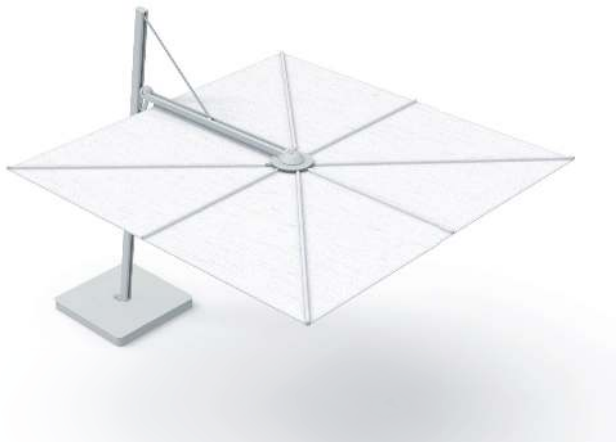

MODELS

ARCHITECTURE

Sunbrella® Marble

RAL 9018

NATURE

Sunbrella® Lin

RAL 6007

Thermo Ayous

MARINE

Solidum Natural

Mariaflora Olivia

RAL 5013 - 9016

CULTURE

Sunbrella® Blush

RAL 3007

DIMENSIONS

MATERIALS

FABRIC

Sunbrella – 100% Acryl 260 gr/m²

Solidum - 100% Acryl 250 gr/m²

More details – see spec sheet fabrics

RIBS

Glass fiber ribs - Ø 16mm

POLE