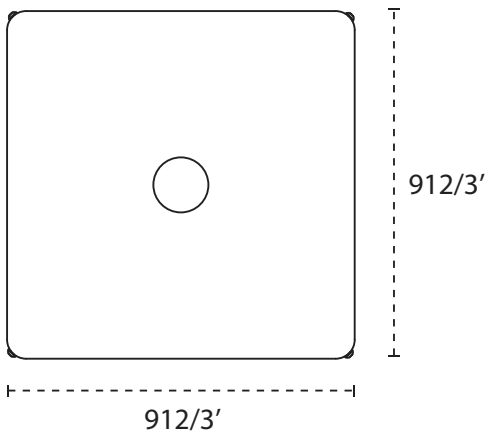

ARCHITECTURE / NATURE

MARINE / CULTURE

ARCHITECTURE

NATURE

MARINE

CULTURE

	A	B	C	D	E	F	G	H	I	J	K
	cm/ft	cm/ft	cm/ft	cm/ft	cm/ft	cm/ft	cm/ft	cm/ft	cm/ft	cm/ft	cm/ft
ARCHITECTURE 3 x 3 m / 9' 10" x 9' 10"	365/11' 12"	195/6' 5"	185/6' 1"	260/8' 6"	280/9' 2"	128/4' 2"	325/10' 8"	410/13' 5"	77/2' 6"	265/8' 8"	0/0"
NATURE 3 x 3.5 m / 9' 10" x 11' 6"	380/12' 6"	195/6' 5"	185/6' 1"	260/8' 6"	288/9' 5"	128/4' 2"	338/11' 1"	425/13' 11"	77/2' 6"	265/8' 8"	0/0"
MARINE 2.5 x 2.5 m / 8' 2" x 8' 2"	280/9' 2"	195/6' 5"	185/6' 1"	252/8' 3"	270/8' 10"	135/4' 5"	255/8' 4"	365/11' 11"	85/2' 9"	255/8' 4"	30/11.8"
CULTURE 2.5 x 2.5 m / 8' 2" x 8' 2"	280/9' 2"	195/6' 5"	185/6' 1"	252/8' 3"	270/8' 10"	135/4' 5"	255/8' 4"	365/11' 11"	85/2' 9"	255/8' 4"	20/7.9"

DIMENSIONS BASE (mm / inch)

ARCHITECTURE

NATURE

MARINE

CULTURE

DIMENSIONS / MATERIALS SPIGOT (mm / inch)

ARCHITECTURE / NATURE

MARINE / CULTURE

Spectra UX	L (cm)	W (cm)	H (cm)	Weight (kg)	L (")	W (")	H (")	Weight (lbs)
Umbrella box	274	36	33	45	8' 12"	1' 2.2"	1' 1"	99
Base frame	95	95	16	26	3' 1.4"	3' 1.4"	6.3"	57.2
Base plate	95	95	4	24	3' 1.4"	3' 1.4"	1.6"	52.8
Base wood top	95	95	7	3	3' 1.4"	3' 1.4"	2.8"	6.6
Base cushion	95	95	10	1	3' 1.4"	3' 1.4"	3.9"	2.2