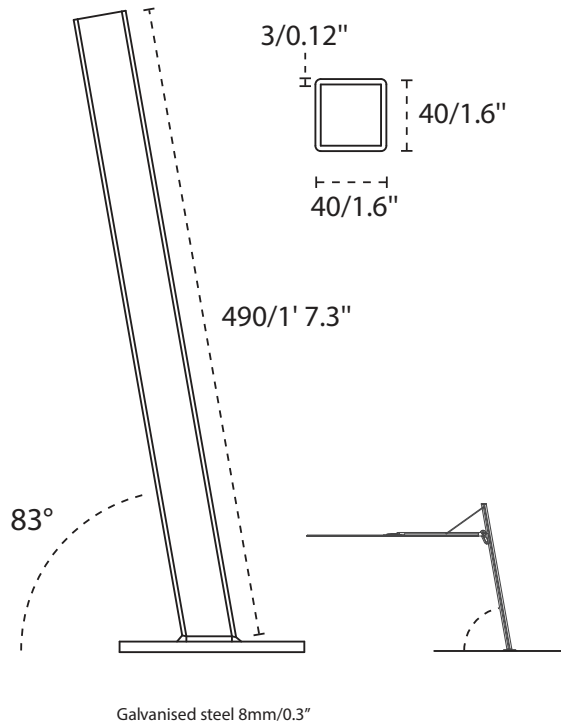

ARCHITECTURE / NATURE

MARINE / CULTURE

ARCHITECTURE

NATURE

MARINE

CULTURE

	A	B	C	D	E	F	G	H	I	J	K
	cm/ft	cm/ft	cm/ft	cm/ft	cm/ft	cm/ft	cm/ft	cm/ft	cm/ft	cm/ft	cm/ft
ARCHITECTURE 3 x 3 m / 9' 10" x 9' 10"	365/11' 12"	195/6' 5"	185/6' 1"	260/8' 6"	280/9' 2"	128/4' 2"	325/10' 8"	410/13' 5"	77/2' 6"	265/8' 8"	0/0"
NATURE 3 x 3.5 m / 9' 10" x 11' 6"	380/12' 6"	195/6' 5"	185/6' 1"	260/8' 6"	288/9' 5"	128/4' 2"	338/11' 1"	425/13' 11"	77/2' 6"	265/8' 8"	0/0"
MARINE 2.5 x 2.5 m / 8' 2" x 8' 2"	280/9' 2"	195/6' 5"	185/6' 1"	252/8' 3"	270/8' 10"	135/4' 5"	255/8' 4"	365/11' 11"	85/2' 9"	255/8' 4"	30/11.8"
CULTURE 2.5 x 2.5 m / 8' 2" x 8' 2"	280/9' 2"	195/6' 5"	185/6' 1"	252/8' 3"	270/8' 10"	135/4' 5"	255/8' 4"	365/11' 11"	85/2' 9"	255/8' 4"	20/7.9"

DIMENSIONS BASE (mm / inch)

ARCHITECTURE

NATURE

MARINE

CULTURE

DIMENSIONS / MATERIALS SPIGOT (mm / inch)

ARCHITECTURE / NATURE

MARINE / CULTURE

Spectra UX	L (cm)	W (cm)	H (cm)	Weight (kg)	L (")	W (")	H (")	Weight (lbs)
Umbrella box	274	36	33	45	8' 12"	1' 2.2"	1' 1"	99
Base frame	95	95	16	26	3' 1.4"	3' 1.4"	6.3"	57.2
Base plate	95	95	4	24	3' 1.4"	3' 1.4"	1.6"	52.8
Base wood top	95	95	7	3	3' 1.4"	3' 1.4"	2.8"	6.6
Base cushion	95	95	10	1	3' 1.4"	3' 1.4"	3.9"	2.2