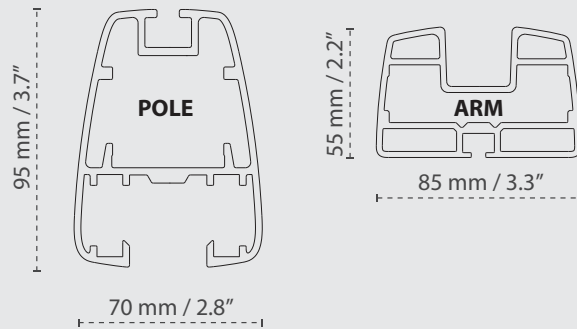

ARCHITECTURE / NATURE

MARINE / CULTURE

ARCHITECTURE

NATURE

MARINE

CULTURE

	A	B	C	D	E	F	G	H	I	J	K
	cm/ft	cm/ft	cm/ft	cm/ft	cm/ft	cm/ft	cm/ft	cm/ft	cm/ft	cm/ft	cm/ft
ARCHITECTURE 3 x 3 m / 9' 10" x 9' 10"	365/11' 12"	195/6' 5"	185/6' 1"	260/8' 6"	280/9' 2"	128/4' 2"	325/10' 8"	410/13' 5"	77/2' 6"	265/8' 8"	0/0"
NATURE 3 x 3.5 m / 9' 10" x 11' 6"	380/12' 6"	195/6' 5"	185/6' 1"	260/8' 6"	288/9' 5"	128/4' 2"	338/11' 1"	425/13' 11"	77/2' 6"	265/8' 8"	0/0"
MARINE 2.5 x 2.5 m / 8' 2" x 8' 2"	280/9' 2"	195/6' 5"	185/6' 1"	252/8' 3"	270/8' 10"	135/4' 5"	255/8' 4"	365/11' 11"	85/2' 9"	255/8' 4"	30/11.8"
CULTURE 2.5 x 2.5 m / 8' 2" x 8' 2"	280/9' 2"	195/6' 5"	185/6' 1"	252/8' 3"	270/8' 10"	135/4' 5"	255/8' 4"	365/11' 11"	85/2' 9"	255/8' 4"	20/7.9"

DIMENSIONS BASE (mm / inch)

ARCHITECTURE

NATURE

MARINE

CULTURE

DIMENSIONS / MATERIALS SPIGOT (mm / inch)

ARCHITECTURE / NATURE

MARINE / CULTURE

Spectra UX	L (cm)	W (cm)	H (cm)	Weight (kg)	L (")	W (")	H (")	Weight (lbs)
Umbrella box	274	36	33	45	8' 12"	1' 2.2"	1' 1"	99
Base frame	95	95	16	26	3' 1.4"	3' 1.4"	6.3"	57.2
Base plate	95	95	4	24	3' 1.4"	3' 1.4"	1.6"	52.8
Base wood top	95	95	7	3	3' 1.4"	3' 1.4"	2.8"	6.6
Base cushion	95	95	10	1	3' 1.4"	3' 1.4"	3.9"	2.2