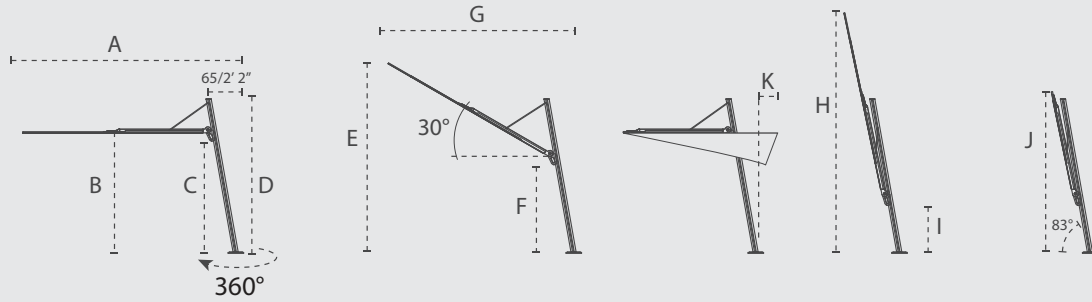

MARINE

Solidum Natural

Mariaflora Olivia

RAL 5013 - 9016

CULTURE

Sunbrella® Blush

RAL 3007

DIMENSIONS

ARCHITECTURE / NATURE

MARINE / CULTURE

ARCHITECTURE

NATURE

MARINE

CULTURE

	A	B	C	D	E	F	G	H	I	J	K
	cm/ft	cm/ft	cm/ft	cm/ft	cm/ft	cm/ft	cm/ft	cm/ft	cm/ft	cm/ft	cm/ft
ARCHITECTURE 3 x 3 m / 9' 10" x 9' 10"	365/11' 12"	195/6' 5"	185/6' 1"	260/8' 6"	280/9' 2"	128/4' 2"	325/10' 8"	410/13' 5"	77/2' 6"	265/8' 8"	0/0"
NATURE 3 x 3.5 m / 9' 10" x 11' 6"	380/12' 6"	195/6' 5"	185/6' 1"	260/8' 6"	288/9' 5"	128/4' 2"	338/11' 1"	425/13' 11"	77/2' 6"	265/8' 8"	0/0"
MARINE 2.5 x 2.5 m / 8' 2" x 8' 2"	280/9' 2"	195/6' 5"	185/6' 1"	252/8' 3"	270/8' 10"	135/4' 5"	255/8' 4"	365/11' 11"	85/2' 9"	255/8' 4"	30/11.8"
CULTURE 2.5 x 2.5 m / 8' 2" x 8' 2"	280/9' 2"	195/6' 5"	185/6' 1"	252/8' 3"	270/8' 10"	135/4' 5"	255/8' 4"	365/11' 11"	85/2' 9"	255/8' 4"	20/7.9"

DIMENSIONS BASE (mm / inch)

ARCHITECTURE

NATURE

MARINE

CULTURE

DIMENSIONS / MATERIALS SPIGOT (mm / inch)

ARCHITECTURE / NATURE

MARINE / CULTURE

Spectra UX	L (cm)	W (cm)	H (cm)	Weight (kg)	L (")	W (")	H (")	Weight (lbs)
Umbrella box	274	36	33	45	8' 12"	1' 2.2"	1' 1"	99
Base frame	95	95	16	26	3' 1.4"	3' 1.4"	6.3"	57.2
Base plate	95	95	4	24	3' 1.4"	3' 1.4"	1.6"	52.8
Base wood top	95	95	7	3	3' 1.4"	3' 1.4"	2.8"	6.6
Base cushion	95	95	10	1	3' 1.4"	3' 1.4"	3.9"	2.2