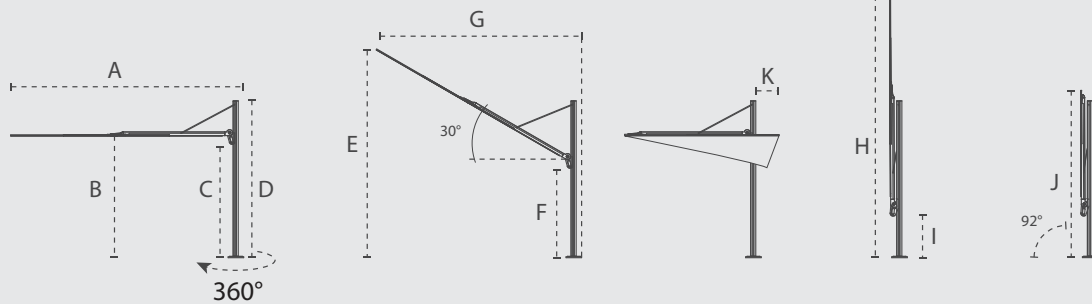

MARINE

Solidum Natural

Mariaflora Olivia

RAL 5013 - 9016

CULTURE

Sunbrella® Blush

RAL 3007

DIMENSIONS

ARCHITECTURE / NATURE

MARINE / CULTURE

ARCHITECTURE

NATURE

MARINE

CULTURE

	A	B	C	D	E	F	G	H	I	J	K
	cm/ft	cm/ft	cm/ft	cm/ft	cm/ft	cm/ft	cm/ft	cm/ft	cm/ft	cm/ft	cm/ft
ARCHITECTURE 3 x 3 m / 9' 10" x 9' 10"	365/11' 12"	195/6' 5"	185/6' 1"	260/8' 6"	280/9' 2"	128/4' 2"	325/10' 8"	410/13' 5"	77/2' 6"	265/8' 8"	0/0"
NATURE 3 x 3.5 m / 9' 10" x 11' 6"	380/12' 6"	195/6' 5"	185/6' 1"	260/8' 6"	288/9' 5"	128/4' 2"	338/11' 1"	425/13' 11"	77/2' 6"	265/8' 8"	0/0"
MARINE 2.5 x 2.5 m / 8' 2" x 8' 2"	280/9' 2"	195/6' 5"	185/6' 1"	252/8' 3"	270/8' 10"	135/4' 5"	255/8' 4"	365/11' 11"	85/2' 9"	255/8' 4"	30/11.8"
CULTURE 2.5 x 2.5 m / 8' 2" x 8' 2"	280/9' 2"	195/6' 5"	185/6' 1"	252/8' 3"	270/8' 10"	135/4' 5"	255/8' 4"	365/11' 11"	85/2' 9"	255/8' 4"	20/7.9"

DIMENSIONS BASE (mm / inch)

ARCHITECTURE

NATURE

MARINE

CULTURE

DIMENSIONS / MATERIALS SPIGOT (mm / inch)

ARCHITECTURE / NATURE

MARINE / CULTURE

Spectra UX	L (cm)	W (cm)	H (cm)	Weight (kg)	L (")	W (")	H (")	Weight (lbs)
Umbrella box	274	36	33	45	8' 12"	1' 2.2"	1' 1"	99
Base frame	95	95	16	26	3' 1.4"	3' 1.4"	6.3"	57.2
Base plate	95	95	4	24	3' 1.4"	3' 1.4"	1.6"	52.8
Base wood top	95	95	7	3	3' 1.4"	3' 1.4"	2.8"	6.6
Base cushion	95	95	10	1	3' 1.4"	3' 1.4"	3.9"	2.2