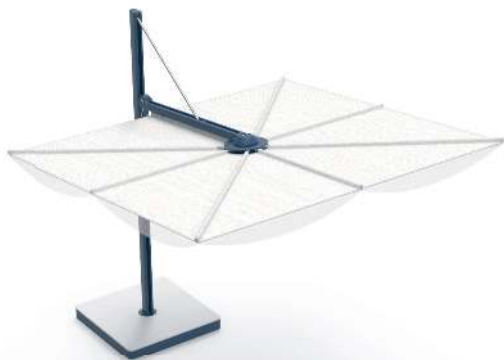

MODELS

ARCHITECTURE

Sunbrella® Marble

RAL 9018

NATURE

Sunbrella® Lin

RAL 6007

Thermo Ayous

MARINE

Solidum Natural

Mariaflora Olivia

RAL 5013 - 9016

CULTURE

Sunbrella® Blush

RAL 3007

DIMENSIONS

MATERIALS

FABRIC

Sunbrella – 100% Acryl 260 gr/m²

Solidum - 100% Acryl 250 gr/m²

More details – see spec sheet fabrics

RIBS

Glass fiber ribs - Ø 16mm

POLE