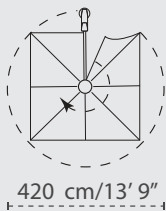

ARCHITECTURE / NATURE

MARINE / CULTURE

ARCHITECTURE

NATURE

MARINE

CULTURE

	A	B	C	D	E	F	G	H	I	J	K
	cm/ft	cm/ft	cm/ft	cm/ft	cm/ft	cm/ft	cm/ft	cm/ft	cm/ft	cm/ft	cm/ft
ARCHITECTURE 3 x 3 m / 9' 10" x 9' 10"	365/11' 12"	195/6' 5"	185/6' 1"	260/8' 6"	280/9' 2"	128/4' 2"	325/10' 8"	410/13' 5"	77/2' 6"	265/8' 8"	0/0"
NATURE 3 x 3.5 m / 9' 10" x 11' 6"	380/12' 6"	195/6' 5"	185/6' 1"	260/8' 6"	288/9' 5"	128/4' 2"	338/11' 1"	425/13' 11"	77/2' 6"	265/8' 8"	0/0"
MARINE 2.5 x 2.5 m / 8' 2" x 8' 2"	280/9' 2"	195/6' 5"	185/6' 1"	252/8' 3"	270/8' 10"	135/4' 5"	255/8' 4"	365/11' 11"	85/2' 9"	255/8' 4"	30/11.8"
CULTURE 2.5 x 2.5 m / 8' 2" x 8' 2"	280/9' 2"	195/6' 5"	185/6' 1"	252/8' 3"	270/8' 10"	135/4' 5"	255/8' 4"	365/11' 11"	85/2' 9"	255/8' 4"	20/7.9"

DIMENSIONS BASE (mm / inch)

ARCHITECTURE

NATURE

MARINE

CULTURE

DIMENSIONS / MATERIALS SPIGOT (mm / inch)

ARCHITECTURE / NATURE

MARINE / CULTURE

Spectra UX	L (cm)	W (cm)	H (cm)	Weight (kg)	L (")	W (")	H (")	Weight (lbs)
Umbrella box	274	36	33	45	8' 12"	1' 2.2"	1' 1"	99
Base frame	95	95	16	26	3' 1.4"	3' 1.4"	6.3"	57.2
Base plate	95	95	4	24	3' 1.4"	3' 1.4"	1.6"	52.8
Base wood top	95	95	7	3	3' 1.4"	3' 1.4"	2.8"	6.6
Base cushion	95	95	10	1	3' 1.4"	3' 1.4"	3.9"	2.2