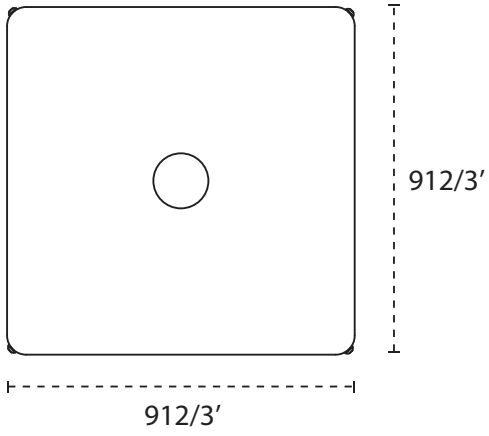

ARCHITECTURE / NATURE

MARINE / CULTURE

ARCHITECTURE

NATURE

MARINE

CULTURE

	A	B	C	D	E	F	G	H	I	J	K
	cm/ft	cm/ft	cm/ft	cm/ft	cm/ft	cm/ft	cm/ft	cm/ft	cm/ft	cm/ft	cm/ft
ARCHITECTURE 3 x 3 m / 9' 10" x 9' 10"	365/11' 12"	195/6' 5"	185/6' 1"	260/8' 6"	280/9' 2"	128/4' 2"	325/10' 8"	410/13' 5"	77/2' 6"	265/8' 8"	0/0"
NATURE 3 x 3.5 m / 9' 10" x 11' 6"	380/12' 6"	195/6' 5"	185/6' 1"	260/8' 6"	288/9' 5"	128/4' 2"	338/11' 1"	425/13' 11"	77/2' 6"	265/8' 8"	0/0"
MARINE 2.5 x 2.5 m / 8' 2" x 8' 2"	280/9' 2"	195/6' 5"	185/6' 1"	252/8' 3"	270/8' 10"	135/4' 5"	255/8' 4"	365/11' 11"	85/2' 9"	255/8' 4"	30/11.8"
CULTURE 2.5 x 2.5 m / 8' 2" x 8' 2"	280/9' 2"	195/6' 5"	185/6' 1"	252/8' 3"	270/8' 10"	135/4' 5"	255/8' 4"	365/11' 11"	85/2' 9"	255/8' 4"	20/7.9"

DIMENSIONS BASE (mm / inch)

ARCHITECTURE

NATURE

MARINE

CULTURE

DIMENSIONS / MATERIALS SPIGOT (mm / inch)

ARCHITECTURE / NATURE

MARINE / CULTURE

Spectra UX	L (cm)	W (cm)	H (cm)	Weight (kg)	L (")	W (")	H (")	Weight (lbs)
Umbrella box	274	36	33	45	8' 12"	1' 2.2"	1' 1"	99
Base frame	95	95	16	26	3' 1.4"	3' 1.4"	6.3"	57.2
Base plate	95	95	4	24	3' 1.4"	3' 1.4"	1.6"	52.8
Base wood top	95	95	7	3	3' 1.4"	3' 1.4"	2.8"	6.6
Base cushion	95	95	10	1	3' 1.4"	3' 1.4"	3.9"	2.2