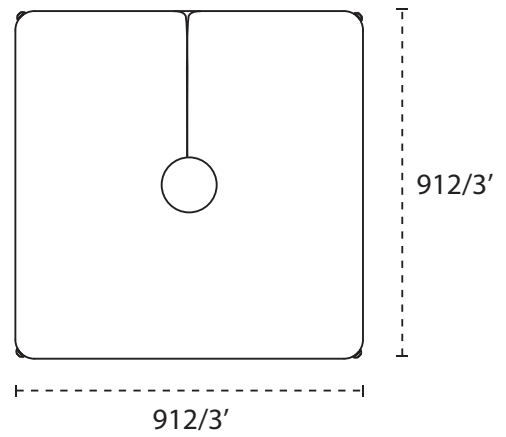

ARCHITECTURE / NATURE

MARINE / CULTURE

ARCHITECTURE

NATURE

MARINE

CULTURE

	A	B	C	D	E	F	G	H	I	J	K
	cm/ft	cm/ft	cm/ft	cm/ft	cm/ft	cm/ft	cm/ft	cm/ft	cm/ft	cm/ft	cm/ft
ARCHITECTURE 3 x 3 m / 9' 10" x 9' 10"	365/11' 12"	195/6' 5"	185/6' 1"	260/8' 6"	280/9' 2"	128/4' 2"	325/10' 8"	410/13' 5"	77/2' 6"	265/8' 8"	0/0"
NATURE 3 x 3.5 m / 9' 10" x 11' 6"	380/12' 6"	195/6' 5"	185/6' 1"	260/8' 6"	288/9' 5"	128/4' 2"	338/11' 1"	425/13' 11"	77/2' 6"	265/8' 8"	0/0"
MARINE 2.5 x 2.5 m / 8' 2" x 8' 2"	280/9' 2"	195/6' 5"	185/6' 1"	252/8' 3"	270/8' 10"	135/4' 5"	255/8' 4"	365/11' 11"	85/2' 9"	255/8' 4"	30/11.8"
CULTURE 2.5 x 2.5 m / 8' 2" x 8' 2"	280/9' 2"	195/6' 5"	185/6' 1"	252/8' 3"	270/8' 10"	135/4' 5"	255/8' 4"	365/11' 11"	85/2' 9"	255/8' 4"	20/7.9"

DIMENSIONS BASE (mm / inch)

ARCHITECTURE

NATURE

MARINE

CULTURE

DIMENSIONS / MATERIALS SPIGOT (mm / inch)

ARCHITECTURE / NATURE

MARINE / CULTURE

Spectra UX	L (cm)	W (cm)	H (cm)	Weight (kg)	L (")	W (")	H (")	Weight (lbs)
Umbrella box	274	36	33	45	8' 12"	1' 2.2"	1' 1"	99
Base frame	95	95	16	26	3' 1.4"	3' 1.4"	6.3"	57.2
Base plate	95	95	4	24	3' 1.4"	3' 1.4"	1.6"	52.8
Base wood top	95	95	7	3	3' 1.4"	3' 1.4"	2.8"	6.6
Base cushion	95	95	10	1	3' 1.4"	3' 1.4"	3.9"	2.2