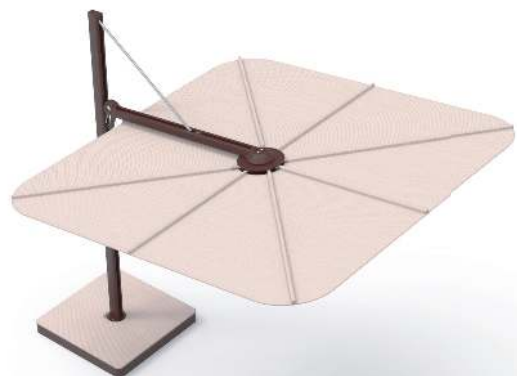

MODELS

ARCHITECTURE

Sunbrella® Marble

RAL 9018

NATURE

Sunbrella® Lin

RAL 6007

Thermo Ayous

MARINE

Solidum Natural

Mariaflora Olivia

RAL 5013 - 9016

CULTURE

Sunbrella® Blush

RAL 3007

DIMENSIONS

MATERIALS

FABRIC

Sunbrella – 100% Acryl 260 gr/m²

Solidum - 100% Acryl 250 gr/m²

More details – see spec sheet fabrics

RIBS

Glass fiber ribs - Ø 16mm

POLE