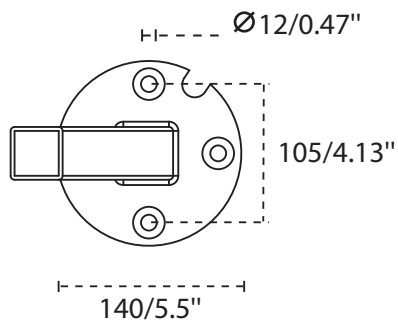

ARCHITECTURE / NATURE

MARINE / CULTURE

ARCHITECTURE

NATURE

MARINE

CULTURE

	A	B	C	D	E	F	G	H	I	J	K
	cm/ft	cm/ft	cm/ft	cm/ft	cm/ft	cm/ft	cm/ft	cm/ft	cm/ft	cm/ft	cm/ft
ARCHITECTURE 3 x 3 m / 9' 10" x 9' 10"	365/11' 12"	195/6' 5"	185/6' 1"	260/8' 6"	280/9' 2"	128/4' 2"	325/10' 8"	410/13' 5"	77/2' 6"	265/8' 8"	0/0"
NATURE 3 x 3.5 m / 9' 10" x 11' 6"	380/12' 6"	195/6' 5"	185/6' 1"	260/8' 6"	288/9' 5"	128/4' 2"	338/11' 1"	425/13' 11"	77/2' 6"	265/8' 8"	0/0"
MARINE 2.5 x 2.5 m / 8' 2" x 8' 2"	280/9' 2"	195/6' 5"	185/6' 1"	252/8' 3"	270/8' 10"	135/4' 5"	255/8' 4"	365/11' 11"	85/2' 9"	255/8' 4"	30/11.8"
CULTURE 2.5 x 2.5 m / 8' 2" x 8' 2"	280/9' 2"	195/6' 5"	185/6' 1"	252/8' 3"	270/8' 10"	135/4' 5"	255/8' 4"	365/11' 11"	85/2' 9"	255/8' 4"	20/7.9"

DIMENSIONS BASE (mm / inch)

ARCHITECTURE

NATURE

MARINE

CULTURE

DIMENSIONS / MATERIALS SPIGOT (mm / inch)

ARCHITECTURE / NATURE

MARINE / CULTURE

Spectra UX	L (cm)	W (cm)	H (cm)	Weight (kg)	L (")	W (")	H (")	Weight (lbs)
Umbrella box	274	36	33	45	8' 12"	1' 2.2"	1' 1"	99
Base frame	95	95	16	26	3' 1.4"	3' 1.4"	6.3"	57.2
Base plate	95	95	4	24	3' 1.4"	3' 1.4"	1.6"	52.8
Base wood top	95	95	7	3	3' 1.4"	3' 1.4"	2.8"	6.6
Base cushion	95	95	10	1	3' 1.4"	3' 1.4"	3.9"	2.2