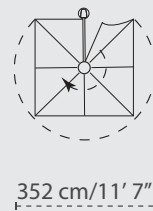

ARCHITECTURE / NATURE

MARINE / CULTURE

ARCHITECTURE

NATURE

MARINE

CULTURE

	A	B	C	D	E	F	G	H	I	J	K
	cm/ft	cm/ft	cm/ft	cm/ft	cm/ft	cm/ft	cm/ft	cm/ft	cm/ft	cm/ft	cm/ft
ARCHITECTURE 3 x 3 m / 9' 10" x 9' 10"	365/11' 12"	195/6' 5"	185/6' 1"	260/8' 6"	280/9' 2"	128/4' 2"	325/10' 8"	410/13' 5"	77/2' 6"	265/8' 8"	0/0"
NATURE 3 x 3.5 m / 9' 10" x 11' 6"	380/12' 6"	195/6' 5"	185/6' 1"	260/8' 6"	288/9' 5"	128/4' 2"	338/11' 1"	425/13' 11"	77/2' 6"	265/8' 8"	0/0"
MARINE 2.5 x 2.5 m / 8' 2" x 8' 2"	280/9' 2"	195/6' 5"	185/6' 1"	252/8' 3"	270/8' 10"	135/4' 5"	255/8' 4"	365/11' 11"	85/2' 9"	255/8' 4"	30/11.8"
CULTURE 2.5 x 2.5 m / 8' 2" x 8' 2"	280/9' 2"	195/6' 5"	185/6' 1"	252/8' 3"	270/8' 10"	135/4' 5"	255/8' 4"	365/11' 11"	85/2' 9"	255/8' 4"	20/7.9"

DIMENSIONS BASE (mm / inch)

ARCHITECTURE

NATURE

MARINE

CULTURE

DIMENSIONS / MATERIALS SPIGOT (mm / inch)

ARCHITECTURE / NATURE

MARINE / CULTURE

Spectra UX	L (cm)	W (cm)	H (cm)	Weight (kg)	L (")	W (")	H (")	Weight (lbs)
Umbrella box	274	36	33	45	8' 12"	1' 2.2"	1' 1"	99
Base frame	95	95	16	26	3' 1.4"	3' 1.4"	6.3"	57.2
Base plate	95	95	4	24	3' 1.4"	3' 1.4"	1.6"	52.8
Base wood top	95	95	7	3	3' 1.4"	3' 1.4"	2.8"	6.6
Base cushion	95	95	10	1	3' 1.4"	3' 1.4"	3.9"	2.2