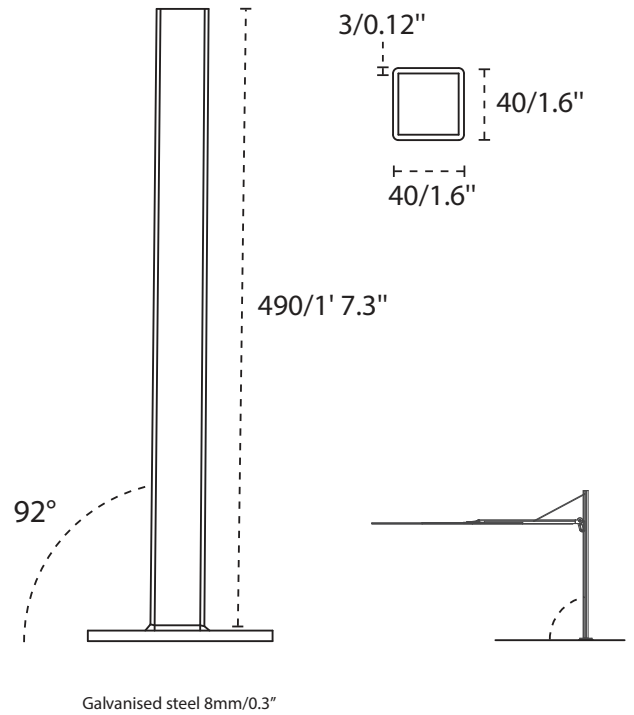

ARCHITECTURE / NATURE

MARINE / CULTURE

ARCHITECTURE

NATURE

MARINE

CULTURE

	A	B	C	D	E	F	G	H	I	J	K
	cm/ft	cm/ft	cm/ft	cm/ft	cm/ft	cm/ft	cm/ft	cm/ft	cm/ft	cm/ft	cm/ft
ARCHITECTURE 3 x 3 m / 9' 10" x 9' 10"	365/11' 12"	195/6' 5"	185/6' 1"	260/8' 6"	280/9' 2"	128/4' 2"	325/10' 8"	410/13' 5"	77/2' 6"	265/8' 8"	0/0"
NATURE 3 x 3.5 m / 9' 10" x 11' 6"	380/12' 6"	195/6' 5"	185/6' 1"	260/8' 6"	288/9' 5"	128/4' 2"	338/11' 1"	425/13' 11"	77/2' 6"	265/8' 8"	0/0"
MARINE 2.5 x 2.5 m / 8' 2" x 8' 2"	280/9' 2"	195/6' 5"	185/6' 1"	252/8' 3"	270/8' 10"	135/4' 5"	255/8' 4"	365/11' 11"	85/2' 9"	255/8' 4"	30/11.8"
CULTURE 2.5 x 2.5 m / 8' 2" x 8' 2"	280/9' 2"	195/6' 5"	185/6' 1"	252/8' 3"	270/8' 10"	135/4' 5"	255/8' 4"	365/11' 11"	85/2' 9"	255/8' 4"	20/7.9"

DIMENSIONS BASE (mm / inch)

ARCHITECTURE

NATURE

MARINE

CULTURE

DIMENSIONS / MATERIALS SPIGOT (mm / inch)

ARCHITECTURE / NATURE

MARINE / CULTURE

Spectra UX	L (cm)	W (cm)	H (cm)	Weight (kg)	L (")	W (")	H (")	Weight (lbs)
Umbrella box	274	36	33	45	8' 12"	1' 2.2"	1' 1"	99
Base frame	95	95	16	26	3' 1.4"	3' 1.4"	6.3"	57.2
Base plate	95	95	4	24	3' 1.4"	3' 1.4"	1.6"	52.8
Base wood top	95	95	7	3	3' 1.4"	3' 1.4"	2.8"	6.6
Base cushion	95	95	10	1	3' 1.4"	3' 1.4"	3.9"	2.2