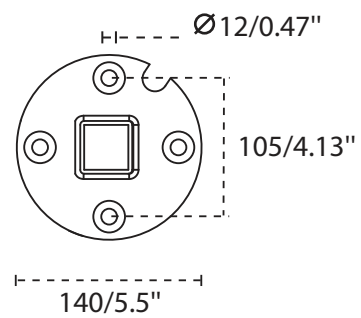

ARCHITECTURE / NATURE

MARINE / CULTURE

ARCHITECTURE

NATURE

MARINE

CULTURE

	A	B	C	D	E	F	G	H	I	J	K
	cm/ft	cm/ft	cm/ft	cm/ft	cm/ft	cm/ft	cm/ft	cm/ft	cm/ft	cm/ft	cm/ft
ARCHITECTURE 3 x 3 m / 9' 10" x 9' 10"	365/11' 12"	195/6' 5"	185/6' 1"	260/8' 6"	280/9' 2"	128/4' 2"	325/10' 8"	410/13' 5"	77/2' 6"	265/8' 8"	0/0"
NATURE 3 x 3.5 m / 9' 10" x 11' 6"	380/12' 6"	195/6' 5"	185/6' 1"	260/8' 6"	288/9' 5"	128/4' 2"	338/11' 1"	425/13' 11"	77/2' 6"	265/8' 8"	0/0"
MARINE 2.5 x 2.5 m / 8' 2" x 8' 2"	280/9' 2"	195/6' 5"	185/6' 1"	252/8' 3"	270/8' 10"	135/4' 5"	255/8' 4"	365/11' 11"	85/2' 9"	255/8' 4"	30/11.8"
CULTURE 2.5 x 2.5 m / 8' 2" x 8' 2"	280/9' 2"	195/6' 5"	185/6' 1"	252/8' 3"	270/8' 10"	135/4' 5"	255/8' 4"	365/11' 11"	85/2' 9"	255/8' 4"	20/7.9"

DIMENSIONS BASE (mm / inch)

ARCHITECTURE

NATURE

MARINE

CULTURE

DIMENSIONS / MATERIALS SPIGOT (mm / inch)

ARCHITECTURE / NATURE

MARINE / CULTURE

Spectra UX	L (cm)	W (cm)	H (cm)	Weight (kg)	L (")	W (")	H (")	Weight (lbs)
Umbrella box	274	36	33	45	8' 12"	1' 2.2"	1' 1"	99
Base frame	95	95	16	26	3' 1.4"	3' 1.4"	6.3"	57.2
Base plate	95	95	4	24	3' 1.4"	3' 1.4"	1.6"	52.8
Base wood top	95	95	7	3	3' 1.4"	3' 1.4"	2.8"	6.6
Base cushion	95	95	10	1	3' 1.4"	3' 1.4"	3.9"	2.2