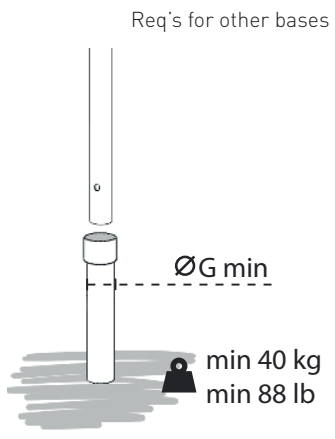

DIMENSIONS

	+/- 2% T-----T	A cm/ft	B cm/ft	D mm/inch	E = A cm/ft	F cm/ft
	3m/9' 10"	275/9'	225/7' 5"	Ø50x2 / Ø2"x0.1"	275/9'	117/3' 10"
	3,5m/11' 6"	275/9'	225/7' 5"	Ø50x2 / Ø2"x0.1"	275/9'	92/3' 0.2"
	2.5m/8' 2"	275/9'	225/7' 5"	Ø50x2 / Ø2"x0.1"	275/9'	90/2' 11.4"
	3m/9' 10"	275/9'	225/7' 5"	Ø50x2 / Ø2"x0.1"	275/9'	55/1' 9.7"

DIMENSIONS FOR BASE AND ROUND SUPPORT

	A mm/inch	B mm/inch	C mm/inch	D mm/inch	E mm/inch	F mm/inch	G mm/inch
spigot and post dimensions	50/2"	45/1.8"	215/8.5"	170/6.7"	45/1.8"	11/0.43"	52/2.1"

For non-permanent base options – see spec sheet Installation Options