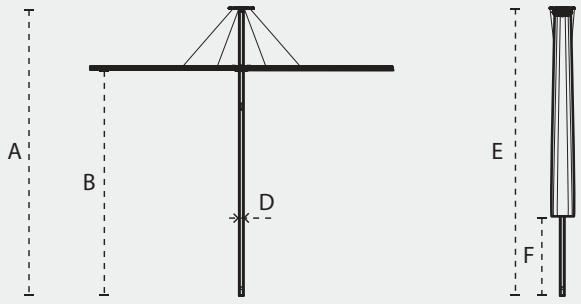

## MODELS

Round

Square

## POSITIONS

DIMENSIONS

	+/- 2% T-----T	A cm/ft	B cm/ft	D mm/inch	E = A cm/ft	F cm/ft
	3m/9' 10"	275/9'	225/7' 5"	Ø50x2 / Ø2"x0.1"	275/9'	117/3' 10"
	3,5m/11' 6"	275/9'	225/7' 5"	Ø50x2 / Ø2"x0.1"	275/9'	92/3' 0.2"
	2.5m/8' 2"	275/9'	225/7' 5"	Ø50x2 / Ø2"x0.1"	275/9'	90/2' 11.4"
	3m/9' 10"	275/9'	225/7' 5"	Ø50x2 / Ø2"x0.1"	275/9'	55/1' 9.7"