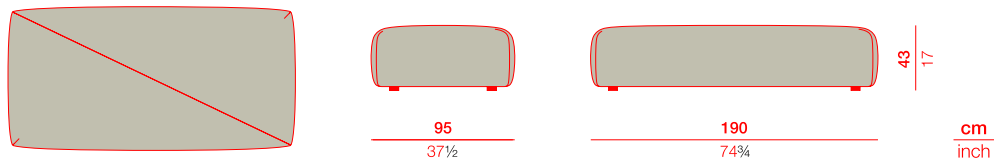

BRIXX

Module L

Design by **Lorenza Bozzoli** | Item code: **092014** | Weight **53,5 kg/118 lbs** | Volume **0,78 m³/28 cu ft**

Measurements

Collection: A flexible system of rectangular modules, BRIXX offers exceptional comfort, 360° functionality and accessibility from all sides. Combining Italian craftsmanship with fashion expertise, BRIXX is fully upholstered in a luxurious, 50% recycled fabric that's water-repellent for indoor/outdoor use. Simple yet sophisticated, the collection features a refined material mix, playful accessories and appealing graphic contrasts.

Module L: The largest element of the BRIXX system, this rectangular module features a removable fabric cover and, when paired with a backrest, can serve as a stand-alone daybed.

Frame: The core of each module is protected by a water-repellent polyester covering. The fabric is treated to be stain and water-repellent.

Characteristics: Versatile, sophisticated, distinctive, luxurious, modular

Upholstery maintenance: To clean the fabric covers, remove them and wash them by hand. If not used under roof or awning, we recommend to cover the modules with DEDON outdoor covers at night and during rainfall.