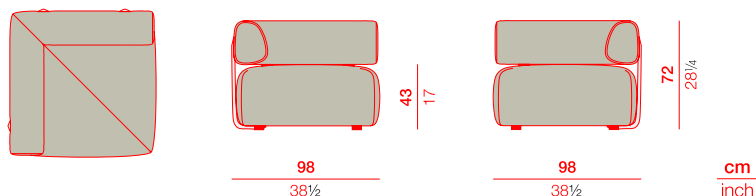

BRIXX

Sofa module corner right

Design by **Lorenza Bozzoli** | Item code: **092018** | Weight **48,3 kg/107 lbs** | Volume **0,69 m³/25 cu ft**

Measurements

Collection: DEDON's first fully upholstered collection, BRIXX by Lorenza Bozzoli allows you to construct islands of luxurious comfort outdoors or in. Simple yet sophisticated, natural yet refined, this playful system of rectangular modules is available with or without fixed backrests, or in a mix of both. BRIXX offers 360° functionality and maximum versatility: There's not limit to the configurations you can create.

Sofa module corner right: This sofa module, which easily combines with all BRIXX and BRIXX sofa modules, is the perfect right corner piece for creating personalized configurations with 360° accessibility. Also able to stand alone as a lounge chair, it offers luxurious sitting comfort, backrest support and flexible colors settings, from fashion-inspired to conventional.

Frame: Upholstery → The core of each module is protected by a water-repellent polyester covering. The fabric is treated to be stain and water-repellent.

Characteristics: Versatile, sophisticated, distinctive, luxurious, modular

Upholstery maintenance: Upholstery → To clean the fabric covers, remove them and wash them by hand.

Powder-coated aluminum → Clean the frame structure with a soft cloth and warm water.

Fabric Standard

Additional Items

56092018000

To learn more about DEDON, our collections and warranty policy, please visit our website –

www.dedon.de