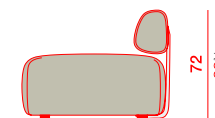

98
38½

72
28¼
cm
inch

Collection: DEDON's first fully upholstered collection, BRIXX by Lorenza Bozzoli allows you to construct islands of luxurious comfort outdoors or in. Simple yet sophisticated, natural yet refined, this playful system of rectangular modules is available with or without fixed backrests, or in a mix of both. BRIXX offers 360° functionality and maximum versatility: There's not limit to the configurations you can create.

Sofa module L: Easily combined with all BRIXX and BRIXX sofa modules, this piece is perfect for creating personalized configurations with 360° accessibility. Also able to stand alone, it offers luxurious sitting comfort, backrest support and flexible colors settings, from fashion-inspired to conventional.

Frame: Upholstery → The core of each module is protected by a water-repellent polyester covering. The fabric is treated to be stain and water-repellent.

Characteristics: Versatile, sophisticated, distinctive, luxurious, modular

Upholstery maintenance: Upholstery → To clean the fabric covers, remove them and wash them by hand.

Powder-coated aluminum → Clean the frame structure with a soft cloth and warm water.