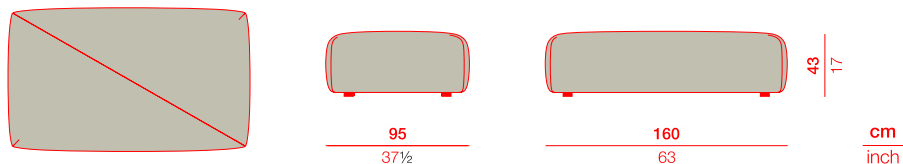

BRIXX

Module M

Design by **Lorenza Bozzoli** | Item code: **092013** | Weight **46 kg/103 lbs** | Volume **0,7 m³/23 cu ft**

Measurements

Collection: A flexible system of rectangular modules, BRIXX offers exceptional comfort, 360° functionality and accessibility from all sides. Combining Italian craftsmanship with fashion expertise, BRIXX is fully upholstered in a luxurious, 50% recycled fabric that's water-repellent for indoor/outdoor use. Simple yet sophisticated, the collection features a refined material mix, playful accessories and appealing graphic contrasts.

Module M: This medium-sized rectangular module features a removable fabric cover and is easily combined with all elements of the BRIXX modular system.

Frame: The core of each module is protected by a water-repellent polyester covering. The fabric is treated to be stain and water-repellent.

Characteristics: Versatile, sophisticated, distinctive, luxurious, modular

Upholstery maintenance: To clean the fabric covers, remove them and wash them by hand. If not used under roof or awning, we recommend to cover the modules with DEDON outdoor covers at night and during rainfall.