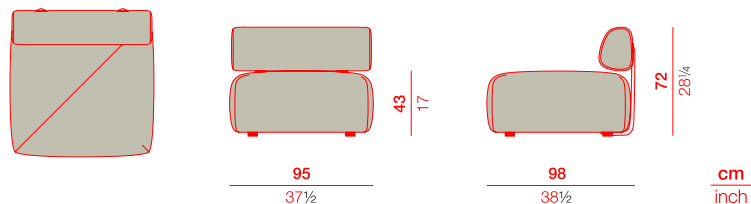

BRIXX

Sofa module S

Design by **Lorenza Bozzoli** | Item code: **092017** | Weight **39,8 kg/88 lbs** | Volume **0,67 m³/24 cu ft**

Measurements

Collection: DEDON's first fully upholstered collection, BRIXX by Lorenza Bozzoli allows you to construct islands of luxurious comfort outdoors or in. Simple yet sophisticated, natural yet refined, this playful system of rectangular modules is available with or without fixed backrests, or in a mix of both. BRIXX offers 360° functionality and maximum versatility: There's not limit to the configurations you can create.

Sofa module S: Easily combined with all BRIXX and BRIXX sofa modules, this piece is perfect for creating personalized configurations with 360° accessibility. Also able to stand alone, it offers luxurious sitting comfort, backrest support and flexible colors settings, from fashion-inspired to conventional.

Frame: Upholstery → The core of each module is protected by a water-repellent polyester covering. The fabric is treated to be stain and water-repellent.

Characteristics: Versatile, sophisticated, distinctive, luxurious, modular

Upholstery maintenance: Upholstery → To clean the fabric covers, remove them and wash them by hand.
Powder-coated aluminum → Clean the frame structure with a soft cloth and warm water.

Fabric Standard

Additional Items

56092017000

To learn more about DEDON, our collections and warranty policy, please visit our website –

www.dedon.de