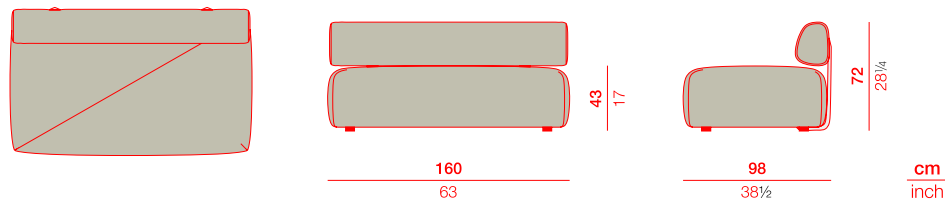

BRIXX

Sofa module M

Design by **Lorenza Bozzoli** | Item code: **092012** | Weight **60,3 kg/133 lbs** | Volume **1,1 m³/40 cu ft**

Measurements

Collection: DEDON's first fully upholstered collection, BRIXX by Lorenza Bozzoli allows you to construct islands of luxurious comfort outdoors or in. Simple yet sophisticated, natural yet refined, this playful system of rectangular modules is available with or without fixed backrests, or in a mix of both. BRIXX offers 360° functionality and maximum versatility: There's not limit to the configurations you can create.

Sofa module M: Easily combined with all BRIXX and BRIXX sofa modules, this piece is perfect for creating personalized configurations with 360° accessibility. Also able to stand alone, it offers luxurious sitting comfort, backrest support and flexible colors settings, from fashion-inspired to conventional.

Frame: Upholstery → The core of each module is protected by a water-repellent polyester covering. The fabric is treated to be stain and water-repellent.

Characteristics: Versatile, sophisticated, distinctive, luxurious, modular

Upholstery maintenance: Upholstery → To clean the fabric covers, remove them and wash them by hand.

Powder-coated aluminum → Clean the frame structure with a soft cloth and warm water.

Fabric Standard

699
DUNE cove

698
DUNE shore

695
PUNO straw

696
PUNO reed

Additional Items

Cover

56092012000

To learn more about DEDON, our collections and warranty policy, please visit our website –

www.dedon.de