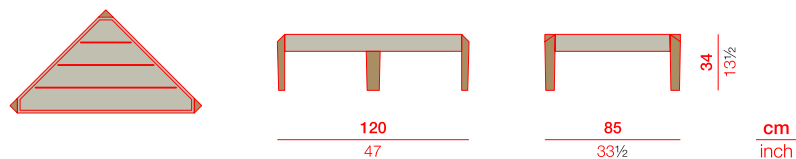

BRIXX

Side table triangular

Design by **Lorenza Bozzoli** | Item code: **092035** | Weight **17 kg/38 lbs** | Volume **0,35 m³/13 cu ft**

Measurements

Collection: A flexible system of rectangular modules, BRIXX offers exceptional comfort, 360° functionality and accessibility from all sides. Combining Italian craftsmanship with fashion expertise, BRIXX is fully upholstered in a luxurious, 50% recycled fabric that's water-repellent for indoor/outdoor use. Simple yet sophisticated, the collection features a refined material mix, playful accessories and appealing graphic contrasts.

Side table triangular: This triangular side table is proportioned to fit perfectly with all BRIXX modules. It features a rich material mix and thoughtful details such as slits in the surface for rain drainage.

Frame: The BRIXX side table consists of a powder-coated aluminum top and natural teak legs.

Characteristics: Versatile, sophisticated, distinctive, luxurious, modular

Frame maintenance: Powder-coated aluminum → Clean the frame structure with a soft cloth and warm water.
Natural-finish teak → Wash the teak using warm water and a soft sponge.

Color Standard

098
lipari

Additional Items

Cover

56092035000

To learn more about DEDON, our collections and warranty policy, please visit our website –

www.dedon.de

10/20

DEDON