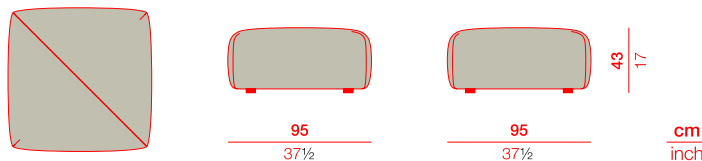

BRIXX

Module S

Design by **Lorenza Bozzoli** | Item code: **092016** | Weight **28 kg/62 lbs** | Volume **0,4 m³/14 cu ft**

Measurements

Collection: A flexible system of rectangular modules, BRIXX offers exceptional comfort, 360° functionality and accessibility from all sides. Combining Italian craftsmanship with fashion expertise, BRIXX is fully upholstered in a luxurious, 50% recycled fabric that's water-repellent for indoor/outdoor use. Simple yet sophisticated, the collection features a refined material mix, playful accessories and appealing graphic contrasts.

Module S: The smallest element of the BRIXX system, this module is square-shaped, features a removable fabric cover and, when paired with a backrest, can serve as a stand-alone lounger.

Frame: The core of each module is protected by a water-repellent polyester covering. The fabric is treated to be stain and water-repellent.

Characteristics: Versatile, sophisticated, distinctive, luxurious, modular

Upholstery maintenance: To clean the fabric covers, remove them and wash them by hand. If not used under roof or awning, we recommend to cover the modules with DEDON outdoor covers at night and during rainfall.

Fabric Standard

699

DUNE cove

698

DUNE shore

697

DUNE cove/shore

695

PUNO straw

696

PUNO reed

694

PUNO straw/reed

Additional Items

Cover

56092016000

To learn more about DEDON, our collections and warranty policy, please visit our website –

www.dedon.de