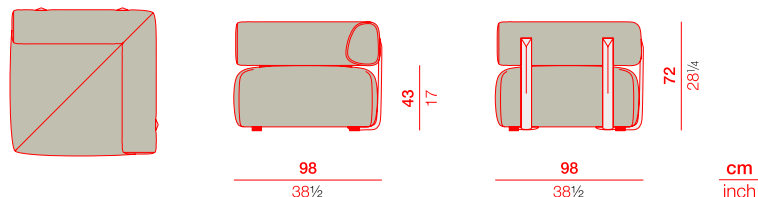

BRIXX

Sofa module corner left

Design by **Lorenza Bozzoli** | Item code: **092019** | Weight **48,3 kg/107 lbs** | Volume **0,69 m³/25 cu ft**

Measurements

Collection: DEDON's first fully upholstered collection, BRIXX by Lorenza Bozzoli allows you to construct islands of luxurious comfort outdoors or in. Simple yet sophisticated, natural yet refined, this playful system of rectangular modules is available with or without fixed backrests, or in a mix of both. BRIXX offers 360° functionality and maximum versatility: There's not limit to the configurations you can create.

Sofa module corner left: This sofa module, which easily combines with all BRIXX and BRIXX sofa modules, is the perfect left corner piece for creating personalized configurations with 360° accessibility. Also able to stand alone as a lounge chair, it offers luxurious sitting comfort, backrest support and flexible colors settings, from fashion-inspired to conventional.

Frame: Upholstery → The core of each module is protected by a water-repellent polyester covering. The fabric is treated to be stain and water-repellent.

Characteristics: Characteristics: versatile, sophisticated, distinctive, luxurious, modular

Upholstery maintenance: Upholstery → To clean the fabric covers, remove them and wash them by hand.

Powder-coated aluminum → Clean the frame structure with a soft cloth and warm water.

Fabric Standard

Additional Items

56092018000

To learn more about DEDON, our collections and warranty policy, please visit our website –

www.dedon.de