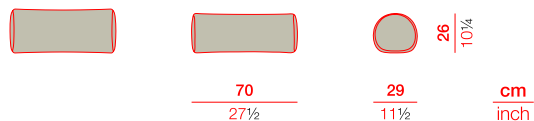

BRIXX

Backrest round

Design by **Lorenza Bozzoli** | Item code: **95092012** | Weight **7,3 kg/17 lbs** | Volume **0,05 m³/2 cu ft**

Measurements

Collection: A flexible system of rectangular modules, BRIXX offers exceptional comfort, 360° functionality and accessibility from all sides. Combining Italian craftsmanship with fashion expertise, BRIXX is fully upholstered in a luxurious, 50% recycled fabric that's water-repellent for indoor/outdoor use. Simple yet sophisticated, the collection features a refined material mix, playful accessories and appealing graphic contrasts.

Backrest round: This round backrest features a removable fabric cover and anti-slip pads. A foam-encased metal core gives it added weight to keeping it from moving.

Frame: This backrest consists of a metal core encased in foam, with a removable fabric cover.

Characteristics: Versatile, sophisticated, distinctive, luxurious, modular

Maintenance: To clean the fabric covers, remove them and wash them by hand. If not used under roof or awning, we recommend to cover the modules with DEDON outdoor covers at night and during rainfall.

Fabrics

95092012 + fabric code

Please see fabric options fact sheet

To learn more about DEDON, our collections and warranty policy, please visit our website –

www.dedon.de

10/20

DEDON