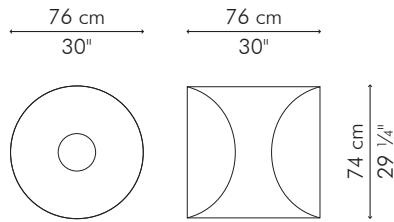

AMAYA

KENETHCOBONPUE

DINING TABLE

🏠 abaca, steel

⚙️ polyethylene, steel

DINING TABLE, large

INDOOR

21.5 kg / 47 lbs

25.5 kg / 56 lbs

0.47 m³

OUTDOOR

22.5 kg / 50 lbs

26.5 kg / 58 lbs

0.46 m³

GLASS

46.5 kg / 103 lbs

82.5 kg / 182 lbs

0.37 m³

Standard glass size:

137 cm Ø x 12 mm thickness
(54" Ø x 1/2"), pencil edge

INDOOR abaca, steel

Brown

TDAM-B-3029-G

OUTDOOR polyethylene, steel

0.30 m³

Standard glass size:

122 cm Ø x 12 mm thickness
(48" Ø x 1/2"), pencil edge

INDOOR abaca, steel

Brown

TDAM-B-2029-G

OUTDOOR polyethylene, steel

Bronze