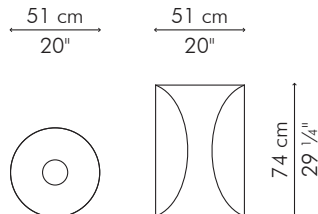

DINING TABLE, regular

INDOOR

13.5 kg / 30 lbs

16 kg / 36 lbs

0.22 m³

OUTDOOR

14.5 kg / 32 lbs

17 kg / 38 lbs

0.21 m³

GLASS

30.5 kg / 67 lbs

65.5 kg / 144 lbs

0.30 m³

Standard glass size:

122 cm Ø x 12 mm thickness
(48" Ø x 1/2"), pencil edge

INDOOR abaca, steel

Brown

TDAM-B-2029-G

OUTDOOR polyethylene, steel

Bronze

TDAM-BZ-2029OD-G

Brown

TDAM-B-2029OD-G