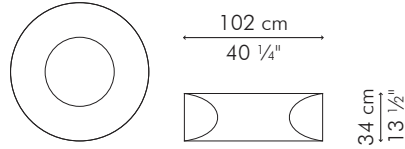

AMAYA

KENETHCOBONPUE

COFFEE TABLE
END TABLE

🏠 abaca, steel

⚙️ polyethylene, steel

COFFEE TABLE

INDOOR

17.5 kg / 39 lbs

21.5 kg / 48 lbs

0.40 m³

OUTDOOR

18.5 kg / 41 lbs

22.5 kg / 50 lbs

0.38 m³

GLASS

25.5 kg / 56 lbs

54.5 kg / 120 lbs

0.22 m³

Standard glass size:

102 cm Ø x 12 mm thickness
(40" Ø x 1/2"), pencil edge

INDOOR abaca, steel

Brown

TCAM-B-4013-G

OUTDOOR polyethylene, steel

0.07 m³

Standard glass size:

51 cm Ø x 10 mm thickness
(20" Ø x 3/8"), pencil edge

INDOOR abaca, steel

Brown

TEAM-B-2019-G

OUTDOOR polyethylene, steel

Bronze