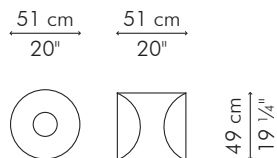

END TABLE

INDOOR

9 kg / 20 lbs

11 kg / 24 lbs

0.15 m³

OUTDOOR

10 kg / 22 lbs

12 kg / 27 lbs

0.14 m³

GLASS

5.5 kg / 12 lbs

21.5 kg / 47 lbs

0.07 m³

Standard glass size:

51 cm Ø x 10 mm thickness
(20" Ø x 3/8"), pencil edge

INDOOR abaca, steel

Brown

TEAM-B-2019-G

OUTDOOR polyethylene, steel

Bronze

TEAM-BZ-2019OD-G

Brown

TEAM-B-2019OD-G