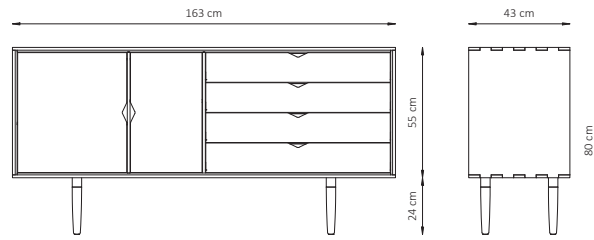

S6 SIDEBOARD

Design: byKATO

DIMENSIONS

S6 // Sideboard

Width	163 cm
Depth	43 cm
Height	80 cm

MATERIALS

DOORS - LAMINATE

Choose between laminate front in 4 versions: