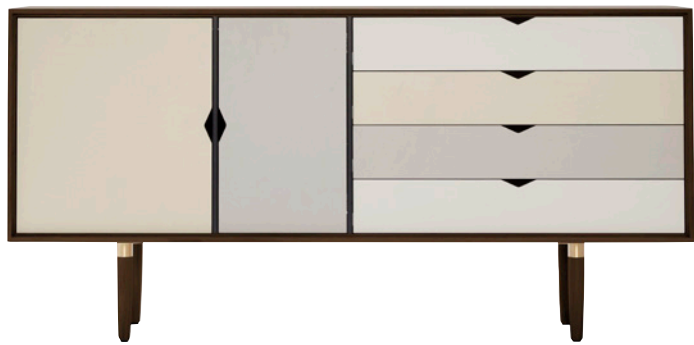

BODY - WOOD

Oak whiteoil

Oak oil

Oak soap

Black

Walnut

S6 SIDEBOARD

Design: byKATO