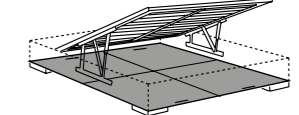

- 110 x 210 (materasso - mattress 100 x 200)
- 150 x 210 (materasso - mattress 140 x 200)
- 170 x 210 (materasso - mattress 160 x 200)
- 190 x 210 (materasso - mattress 180 x 200)
- 210 x 210 (materasso - mattress 200 x 200)
- queen - 163 x 218 . 64" x 86" (materasso - mattress 153 x 203)
- king - 203 x 218 . 80" x 86" (materasso - mattress 193 x 203)

letto - bed DEREK

letto - bed DEREK SUPERIOR

piano ortopedico
orthopaedic base

rete elite
elite slatted base

rete elite MM
elite MM slatted base

rete elite ME
elite ME slatted base

sommier a molle
spring bases