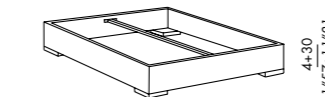

letto - bed DEREK SUPERIOR

piano ortopedico
orthopaedic base