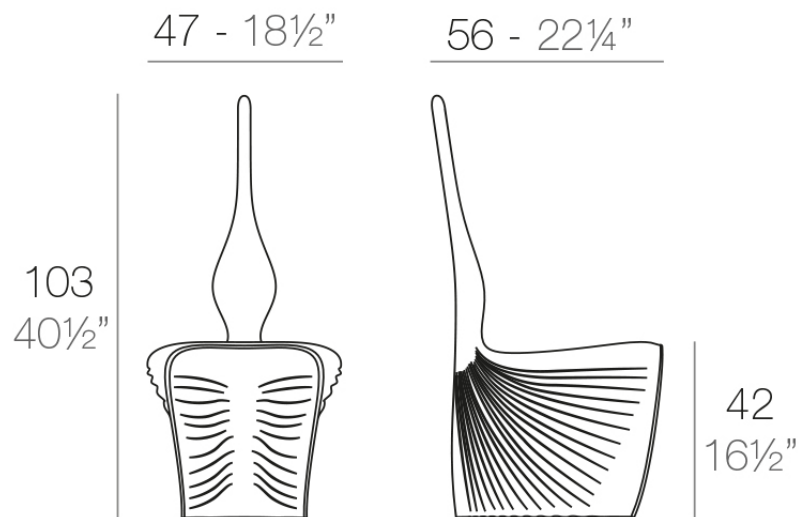

### Description

Made of polyethylene resin by rotational moulding. 100% Recyclable. Item suitable for indoor and outdoor use. Available in different finishes.

Weight: 3.65 Kg

BIOPHILIA Silla  
BIOPHILIA Chair