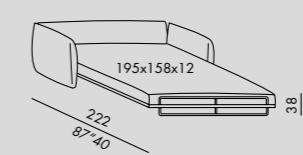

1. **EN**
2. sofa bed with removable cover
   - detachable metal frame
   - non-deformable polyurethane padding and polyester fibre
   - one-fold mechanism with elastic bands
   - mattress made of polyurethane and anallergic fibre - cm. 195x158x12 with quilted cover
   - 2 back cushions/pillows in reinforced feathers
   - 2 deco cushions 55 SP in reinforced feathers

1. **DE**
2. abziehbares Sofabett
   - zerlegbarer Gestell aus Metall
   - Polsterung aus unverformbaren PU-Schäumen und Polyesterfasern
   - ausfaltbarer Metall-Matratzenrahmen mit Elastik-Gurten
   - incl. Matratze 195x158 H12cm, aus antiallergischen PU-Schäumen, Steppdrell
   - incl. 2 Rücken/Kopfkissen Polyesterdaunen
   - 2 Deko Kissen 55-SP aus Polyesterdaunen

1. **FR**
2. canapé-lit déhoussable
   - structure démontable en métal
   - rembourrage en polyuréthane indéformable et fibre polyester
   - système ouverture en métal et sangles élastiques
   - matelas en polyuréthane et fibre anallergique cm. 195x158x12 avec revêtement en tissu matelassé
   - 2 coussins dos-oreiller en plumes supportées
   - 2 coussins 55 SP en plumes supportées

1. **ES**
2. sofá-cama desenfundable
   - estructura de metal desmontables
   - relleno en poliuretano indeformable y fibra poliéster
   - movimiento cama en metal con correas elásticas
   - colchón en poliuretano y fibra no alérgica - cm. 195x158x12 tapizado en tejido pespunteado
   - 2 cojines respaldo/almohada en pluma soportada
   - 2 cojines 55 SP en pluma soportada

sofa bed 210

SCOTT sofa bed
cuscini . cushions 65SP