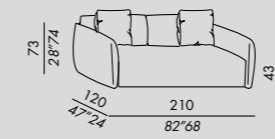

1. **EN**
2. sofa bed with removable cover
   - detachable metal frame
   - non-deformable polyurethane padding and polyester fibre
   - one-fold mechanism with elastic bands
   - mattress made of polyurethane and anallergic fibre - cm. 195x158x12 with quilted cover
   - 2 back cushions/pillows in reinforced feathers
   - 2 deco cushions 55 SP in reinforced feathers

1. **DE**
2. abziehbares Sofabett
   - zerlegbarer Gestell aus Metall
   - Polsterung aus unverformbaren PU-Schäumen und Polyesterfasern
   - ausfaltbarer Metall-Matratzenrahmen mit Elastik-Gurten
   - incl. Matratze 195x158 H12cm, aus antiallergischen PU-Schäumen, Steppdrell
   - incl. 2 Rücken/Kopfkissen Polyesterdaunen
   - 2 Deko Kissen 55-SP aus Polyesterdaunen

1. **FR**
2. canapé-lit déhoussable
   - structure démontable en métal
   - rembourrage en polyuréthane indéformable et fibre polyester
   - système ouverture en métal et sangles élastiques
   - matelas en polyuréthane et fibre anallergique cm. 195x158x12 avec revêtement en tissu matelassé
   - 2 coussins dos-oreiller en plumes supportées
   - 2 coussins 55 SP en plumes supportées

1. **ES**
2. sofá-cama desenfundable
   - estructura de metal desmontables
   - relleno en poliuretano indeformable y fibra poliéster
   - movimiento cama en metal con correas elásticas
   - colchón en poliuretano y fibra no alérgica - cm. 195x158x12 tapizado en tejido pespunteado
   - 2 cojines respaldo/almohada en pluma soportada
   - 2 cojines 55 SP en pluma soportada

sofa bed 210

SCOTT sofa bed
cuscini . cushions 65SP