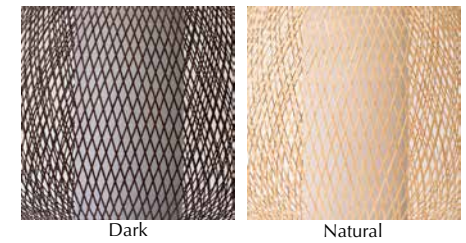

Shade colours

This luminaire is compatible with bulbs of the energy classes:

A++

A+

A

B

C

D

E

Ay illuminate 100.090.01
874/2012

Please note that our products are made of natural materials without any chemical finishing. When exposed to the elements of nature such as sunlight, colours can fade or even change completely. This is a natural irreversible process. Ay illuminate designs products that are meant for indoor use. We reserve the right to correct any errors, inaccuracies or omissions, and to change or update information at any time without prior notice.

Visit www.ayilluminate.com for more information.

Ay illuminate and the Ay illuminate logo are trademarks of Ay illuminate BV.