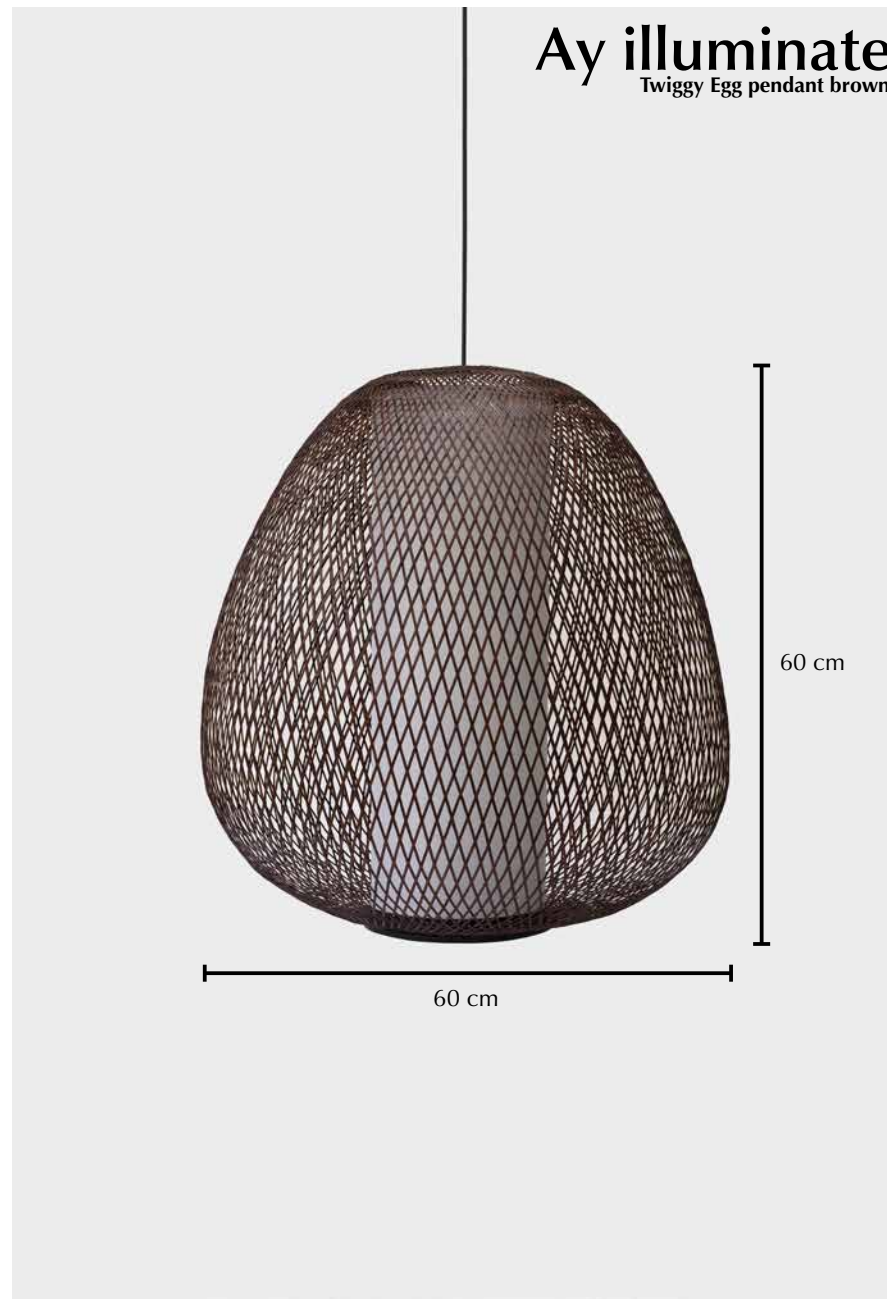

Twiggy Egg pendant natural

Lamp

Ref. code (shade)	750.101.03
Ref. code (including pendant)	750.101.03/P
Product name	Twiggy Egg pendant natural
Product family	Twiggy
Colour	Natural
Material	Bamboo
Size	ø 60 cm × 60 cm
Weight	0,5 kg
Country of origin	China
Design by	Ay illuminate
Packaging info	1 per box
Packaging dimension	60 cm × 60 cm × 65 cm
Packaging weight (including product)	2,6 kg

Pendant

Ref. code	100.090.01
Pendant material	Metal
Pendant fitting	E27 max. 60 watt
Pendant suitable for dimmer	Yes
Weight	596 gram
Cord lenght	300 cm
Cord material	Black textile covered
Ceiling rose diameter	12,5 cm
Ceiling-rose material	Metal
Ceiling-rose colour	Black
Country of origin	Assembled in NL
Packaging info	1 per box
Packaging dimension	39 cm × 12 cm × 12 cm
Packaging weight (including product)	700 gram
CE Certification	EN 60598

Visit www.ayilluminate.com for more information.

Ay illuminate and the Ay illuminate logo are trademarks of Ay illuminate BV.

Twiggy Egg pendant brown

Lamp

Ref. code (shade)	750.020.03
Ref. code (including pendant)	750.020.03/P
Product name	Twiggy Egg pendant brown
Product family	Twiggy
Colour	Brown
Material	Bamboo
Size	ø 60 cm × 60 cm
Weight	0,5 kg
Country of origin	China
Design by	Ay illuminate
Packaging info	1 per box
Packaging dimension	60 cm × 60 cm × 65 cm
Packaging weight (including product)	2,6 kg