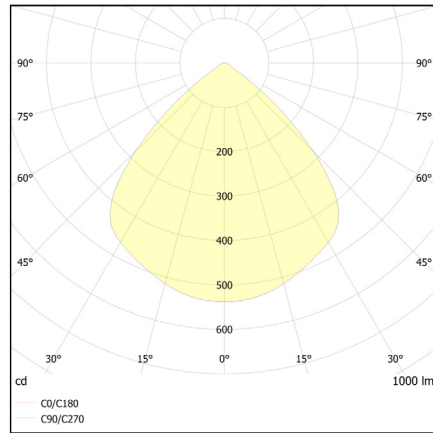

GRAU

Light Curve

Light

Light source	LED
Luminous flux (Color Tune)	700 lm / 850 lm / 950 lm / 1000 lm
Luminous flux (Warm Dim)	850 lm
Color temperature (Color Tune)	2400 K / 2700 K / 3000 K / 3500 K
Color temperature (Warm Dim)	2700 – 2200 K
Color rendering index	CRI > 90
Light emission	Direct
Beam angle	91°
Light distribution	Symmetric
Light color	Warm White - Neutral white
Dimmable	Yes
Type of dimming	Integrated pushbutton
Energy efficiency (direct)	E