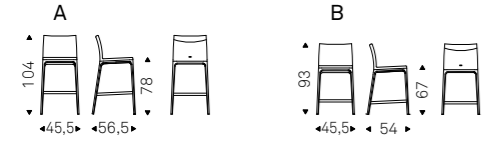

Arcadia

Paolo Cattelan | 2016

Sgabello con struttura in faggio naturale, tinto noce Canaletto, wenghè o nero opaco. Rivestimento in tessuto, micro nubuck, ecopelle o pelle come da campionario. Non sfoderabile.

Stool with frame in natural beech, Canaletto walnut, wenghè or matt black stained beech. Cover in fabric, micro nubuck, soft leather or synthetic leather as per sample card. The cover is not removable.

◀ ARCADIA A stool in soft leather 951 castoro and wenghè frame
▶ ARCADIA A stool in soft leather 952 smoke and wenghè frame - ARCADIA A stool in soft leather 952 smoke and Canaletto walnut frame