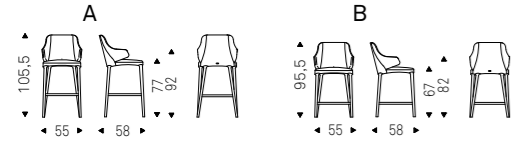

Wanda

Paolo Cattelan | 2020

Sgabello imbottito con struttura in acciaio interamente rivestita in tessuto, ecopelle o pelle come da campionario. Non sfoderabile.

Stool with steel frame and covered in fabric, synthetic leather or soft leather as per sample card.
The cover is not removable.

WANDA A stools in soft leather 951 castoro - RIBOT KERAMIK BISTROT
A table with black base, matt portoro ceramic top and brushed bronze profile

Alessio

Cà Nova Design | 2006

Sgabello con telaio in acciaio cromato o cromo nero, verniciato nero, graphite o goffrato titanio. Schienale e sedile in cuoio come da campionario. Cuciture standard.

Stool with frame in chromed steel or black chrome, black, graphite painted or titanium embossed lacquered steel. Back and seat in leather as per sample card. Standard stitching.