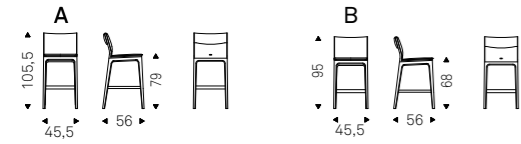

Sofia

Paolo Cattelan | 2020

Sgabello con struttura in faggio naturale, tinto noce Canaletto, wenghè o nero opaco. Rivestimento in tessuto, micro nubuck, ecopelle o pelle come da campionario. Non sfoderabile.

Stool with frame in natural beech, Canaletto walnut, wenghè or matt black stained beech. Cover in fabric, micro nubuck, soft leather or synthetic leather as per sample card. The cover is not removable.

SOFIA B stool in soft leather 948 lino and Canaletto walnut frame - SOFIA A stool in soft leather 952 smoke and wenghè frame