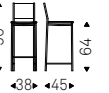

ALESSIO stools in leather 73 nero and black frame