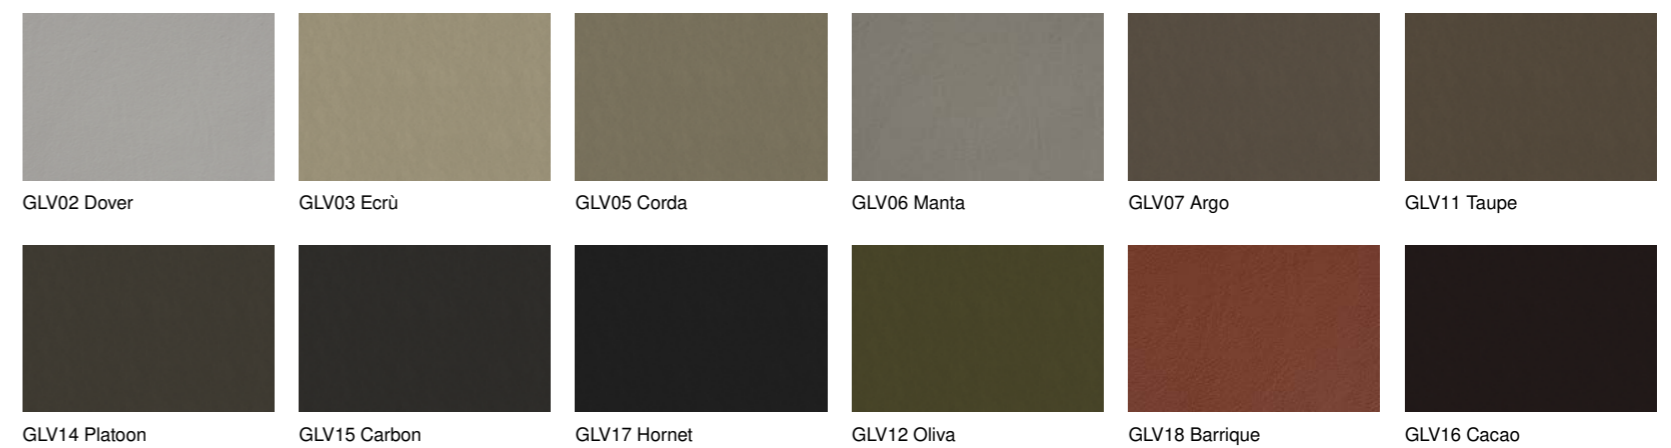

Soft Leather Glove Collection