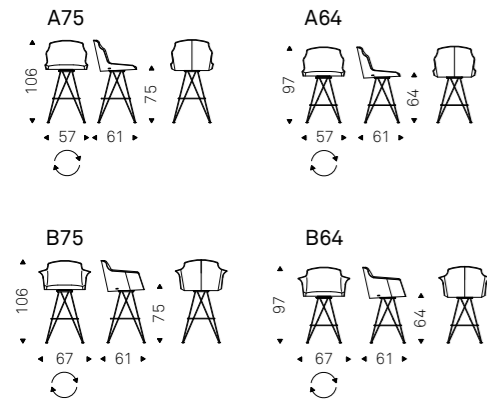

Flaminio

Giorgio & Paolo Cattelan | 2016

Sgabello girevole con o senza braccioli con struttura in acciaio verniciato gofrato graphite o nero. Seduta e schienale rivestiti in tessuto, micro nubuck, ecopelle o pelle come da campionario. Non sfoderabile.

Swiveling stool with or without arms with graphite or black embossed lacquered steel frame. Seat and back upholstered in fabric, micro nubuck, synthetic leather or soft leather as per sample card. The cover is not removable.

◀ FLAMINIO A64 stool in soft leather 952
smoke and graphite frame
▶ FLAMINIO B75 stools in soft leather 946
marrone and black frame