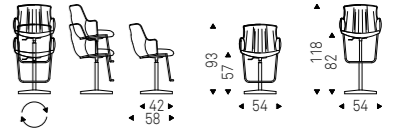

Rihanna ML

Luca Signoretti | 2022

Sgabello con struttura in acciaio verniciato goffrato titanio, bronzo, graphite, pearl o nero. Rivestimento in tessuto, synthetic nubuck, micro nubuck, ecopelle o pelle come da campionario. Non sfoderabile.

Stool with frame in titanium, bronze, graphite, pearl or black embossed lacquered steel. Cover in fabric, synthetic nubuck, micro nubuck, soft leather or synthetic leather as per sample card. The cover is not removable.

Rihanna X

Luca Signoretti | 2022

Sgabello regolabile in altezza e girevole con base a 4 razze in alluminio lucido, colonna, poggiatesta e pistone a gas in acciaio cromato o base, colonna, poggiatesta verniciati goffrato nero o titanio e pistone a gas in acciaio cromato. Scozza in metallo rivestita in tessuto, micro nubuck, ecopelle, o pelle come da campionario.

Swiveling stool, adjustable in height with 4 spokes base in polished aluminium and column, footrest and gas piston in chromed steel or with base plate, column, and footrest in black or titanium embossed lacquered steel and gas piston in chromed steel. Frame covered in fabric, micro nubuck, synthetic leather, or soft leather as per sample card.