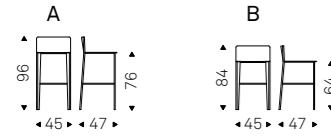

Cliff

Cà Nova Design | 2002

Sgabello con struttura in acciaio completamente rivestito in cuoio come da campionario. Cuciture standard.

Stool with steel frame covered in leather as per sample card. Standard stitching.