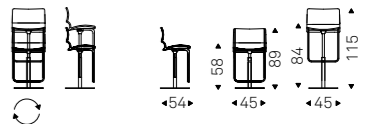

VICTOR stool in soft leather 947 oyster and chromed base - VICTOR stool in soft leather 952 smoke and chromed base