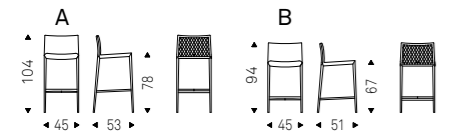

◀ NORMA ML COUTURE B stool in soft leather 951 castoro and titanium frame
▶ NORMA ML A stools in soft leather 953 ardesia and graphite frame - NIDO KERAMIK BISTROT A table with black base and ardesia ceramic top - APOLLO lamps