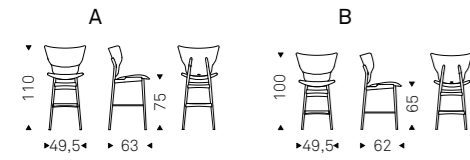

Dumbo

Archirivolto | 2018

Sgabello con struttura in frassino tinto noce Canaletto, frassino tinto rovere bruciato, frassino laccato poro aperto nero opaco. Seduta e schienale rivestiti in tessuto, ecopelle o pelle come da campionario.

Stool with frame in Canaletto walnut stained ashwood, burned oak stained ashwood or open pore matt black painted ashwood. Seat and back upholstered in fabric, synthetic leather or soft leather as per sample card.

◀ DUMBO B stool in soft leather 973 nero and Canaletto walnut frame
▶ DUMBO A stools in soft leather 948 lino and burned oak frame - TRESOR B shelf with black frame and fumé mirrored glass - FISHERMAN lamps in titanium