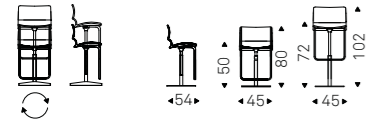

Victor X

Alessio Bassan | 2014

Sgabello ultraleggero regolabile in altezza e girevole con base a 4 razze in alluminio lucido, colonna, poggiatesta e pistone a gas in acciaio cromato o base, colonna, poggiatesta verniciati gofrato nero o titanio e pistone a gas in acciaio cromato. Scocca in metallo rivestita in tessuto, micro nubuck, ecopelle, o pelle come da campionario. Il nuovo pistone ribassato consente l'utilizzo dello sgabello come sedia.

Swiveling ultralight stool, adjustable in height with 4 spokes base in polished aluminium and column, footrest and gas piston in chromed steel or with base plate, column, and footrest in black or titanium embossed lacquered steel and gas piston in chromed steel. Frame covered in fabric, micro nubuck, synthetic leather, or soft leather as per sample card. The new lowered piston allows the use of the stool as a chair.

VICTOR X stool in soft leather 948 lino and black base

Victor

Alessio Bassan | 2012

Sgabello regolabile in altezza e girevole con base in acciaio inox satinato, colonna, poggiatesta e pistone a gas in acciaio cromato o base, colonna, poggiatesta verniciati gofrato nero e pistone a gas in acciaio cromato. Scocca in metallo rivestita in tessuto, micro nubuck, ecopelle o pelle come da campionario. Disponibile su richiesta con base rotonda.

Swiveling stool, adjustable in height with satin stainless steel base plate and column, footrest and gas piston in chromed steel or with base plate, column, and footrest in black embossed lacquered steel and gas piston in chromed steel. Seat covered in fabric, micro nubuck, synthetic leather, or soft leather as per sample card. Round base on demand.