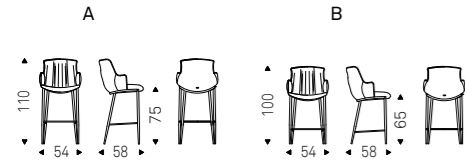

Rihanna ML

Luca Signoretti | 2022

Sgabello con struttura in acciaio verniciato goffrato titanio, bronzo, graphite, pearl o nero. Rivestimento in tessuto, synthetic nubuck, micro nubuck, ecopelle o pelle come da campionario. Non sfoderabile.

Stool with frame in titanium, bronze, graphite, pearl or black embossed lacquered steel. Cover in fabric, synthetic nubuck, micro nubuck, soft leather or synthetic leather as per sample card. The cover is not removable.

RIHANNA ML stool in soft leather
953 ardesia and bronze frame

Rihanna X

Luca Signoretti | 2022

Sgabello regolabile in altezza e girevole con base a 4 razze in alluminio lucido, colonna, poggiatesta e pistone a gas in acciaio cromato o base, colonna, poggiatesta verniciati goffrato nero o titanio e pistone a gas in acciaio cromato. Scozza in metallo rivestita in tessuto, micro nubuck, ecopelle, o pelle come da campionario.

Swiveling stool, adjustable in height with 4 spokes base in polished aluminium and column, footrest and gas piston in chromed steel or with base plate, column, and footrest in black or titanium embossed lacquered steel and gas piston in chromed steel. Frame covered in fabric, micro nubuck, synthetic leather, or soft leather as per sample card.