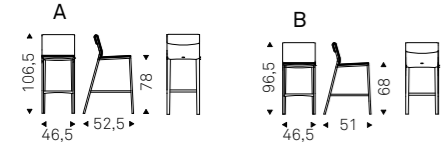

Isabel

Paolo Cattelan | 2017

Sgabello con struttura in acciaio. Cuscini imbottiti e rivestimento in ecopelle, tessuto, micro nubuck o pelle come da campionario. Non sfoderabile.

Stool with steel frame. Cushions and covering in synthetic leather, fabric, micro nubuck or soft leather as per sample card. The cover is not removable.

◀ ISABEL B stool in micro nubuck MN 603 cognac
▶ ISABEL A stools in soft leather 948 lino
- JANEIRO MAGNUM mirror with Canaletto walnut frame - AIR ceiling clothes hanger in titanium