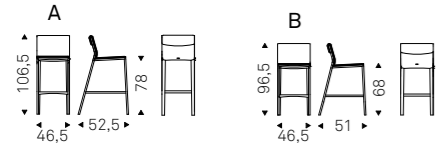

Isabel ML

Paolo Cattelan | 2019

Sgabello con struttura in acciaio verniciato opaco graphite, gofrato titanio, bronzo o pearl. Cuscini imbottiti e rivestimento in tessuto, micro nubuck, ecopelle o pelle come da campionario. Il rivestimento non è sfoderabile.

Stool with structure in graphite lacquered steel, titanium, bronze or pearl embossed lacquered steel. Cushions and cover in fabric, micro nubuck, synthetic leather or soft leather as per sample card. The cover is not removable.

ISABEL ML A stools in soft leather 973 nero and graphite frame - NIDO KERAMIK BISTROT A with black base and ardesia ceramic top - SABLIER lamps with mixed glass (iride-fumé) lampshades