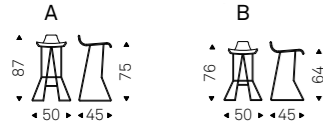

Pepe

Paolo Cattelan | 2013

Sgabello con base in acciaio verniciato gofrato pearl, nero, titanio o bronzo. Seduta rivestita in cuoio nei colori come da campionario. Cuciture standard o in contrasto.

Stool with steel base in pearl, black, titanium or bronze embossed finish. Seat covered in leather as per sample card. Standard or in contrast stitching.