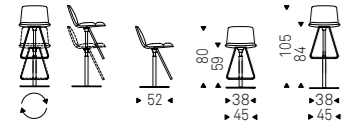

Axel

Archirivolto | 2018

Sgabello regolabile in altezza e girevole con base in acciaio inox satinato, colonna, poggiapiedi e pistone a gas in acciaio cromato o base, colonna, poggiapiedi verniciati goffrato nero e pistone a gas in acciaio cromato. Scocca rivestita in tessuto, ecopelle o pelle come da campionario.

Swiveling and adjustable in height stool with satin stainless steel base plate and column, footrest and gas piston in chromed steel or with base plate, column, and footrest in black embossed lacquered steel and gas piston in chromed steel. Frame covered in fabric, synthetic leather or soft leather as per sample card.

◀ AXEL stool in soft leather 948 lino and black base
▶ AXEL stools in soft leather 983 argilla and black base