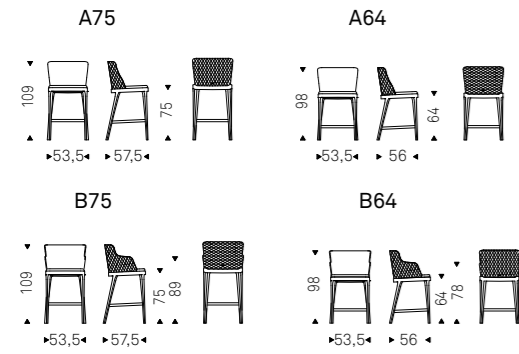

Magda Couture

Studio Kronos | 2018

Sgabello con o senza braccioli con struttura in frassino naturale, frassino tinto noce Canaletto, frassino tinto rovere bruciato, frassino laccato poro aperto nero opaco. Seduta e schienale rivestiti in ecopelle o pelle come da campionario. Retro schienale trapuntato. Non sfoderabile.

Stool with or without arms with frame in natural ashwood, Canaletto walnut stained ashwood, burned oak stained ashwood, open pore matt black painted ashwood. Seat and back upholstered in synthetic leather or soft leather as per sample card. Quilted seatback cover. The cover is not removable.

◀ MAGDA COUTURE A64 stool in soft leather 948 lino and Canaletto walnut frame
▶ MAGDA COUTURE B75 stools in soft leather 956 atlantico and burned oak frame