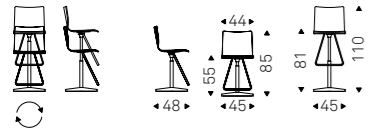

Toto X

Paolo Cattelan | 2016

Sgabello ultraleggero regolabile in altezza e girevole con base a 4 razze in alluminio lucido, colonna, poggiapiedi e pistone a gas in acciaio cromato o base, colonna, poggiapiedi verniciati gofrato nero o titanio e pistone a gas in acciaio cromato. Scocca rivestita in cuoio come da campionario. Cuciture standard o in contrasto.

Swiveling ultralight stool, adjustable in height with 4 spokes base in polished aluminium and column, footrest and gas piston in chromed steel or with base plate, column, and footrest in black or titanium embossed lacquered steel and gas piston in chromed steel. Frame covered in leather as per sample card. Standard or in contrast stitching.

◀ TOTO X stool in leather 42 fango and black base
▶ TOTO X stool in leather 48 lino and titanium base