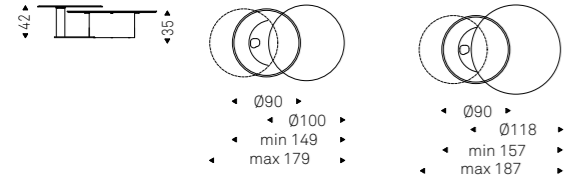

Arena Keramik Bond

Yasuhiro Shito | 2023

Tavolino con base in metallo verniciato goffrato nero. Piano in ceramica Marmi nei colori Golden Calacatta opaco, Golden Calacatta lucido, Portoro opaco, Portoro lucido, Breccia, Corcovado, Kaindy, Borghini Calacatta opaco o Borghini Calacatta lucido. Il tavolino principale è affiancato da un tavolino con base in acciaio verniciato goffrato nero, colonna in acciaio verniciato Brushed Bronze o Brushed Grey e piano girevole in cristallo bisellato fumé.

Coffee table with base in black embossed lacquered steel. Top in ceramic Marmi matt Golden Calacatta, glossy Golden Calacatta, matt Portoro, glossy Portoro, Breccia, Corcovado, Kaindy, matt Borghini Calacatta or glossy Borghini Calacatta. Main coffee table is sided by one coffee table with base in black embossed lacquered steel, column in Brushed Bronze or Brushed Grey and swivelling fumé beveled glass top.

ARENA KERAMIK BOND coffee table with black base, matt portoro ceramic top and column in brushed bronze - MAREK rug - STING BRUSHED coffee tables in brushed bronze - FULHAM bookcase in pearl