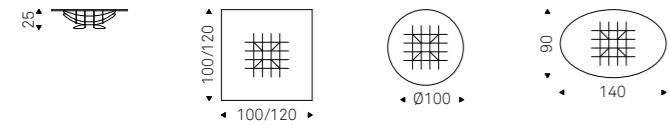

Atlas

Nencini & Brothers | 2004

Tavolino con base in acciaio verniciato nero o graphite.
Piano in cristallo trasparente

Coffee table with black or graphite varnished steel base.
Top in clear glass.

ATLAS coffee table with graphite base and clear glass top - BOB POUF in soft leather 947 oyster

Globe

Giorgio Cattelan | 1989

Tavolino con piano in cristallo trasparente curvato, sfera in acciaio lucido o travertino.

Coffee table with curved clear glass top, shiny steel or travertine sphere.