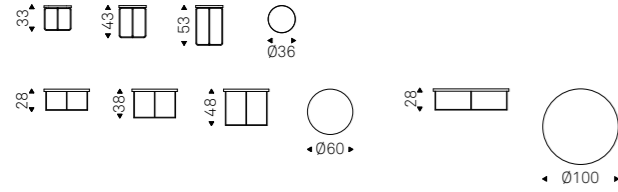

Tavolino con struttura in acciaio verniciato gofrato titanio o nero, o con base in Bronze e cornice del top in Brushed Bronze. Piano in cristallo specchiato bronzo.

Coffee table with frame in embossed titanium or black lacquered steel, or with base in Bronze and Brushed Bronze top frame. Mirrored bronze glass top.