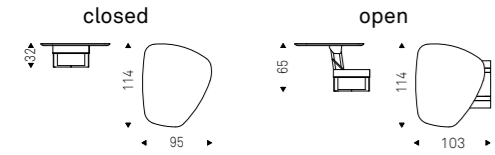

Orlando

STC Studio | 2019

Tavolino alzabile con struttura in metallo verniciato goffrato nero e cristallo specchiato fumè. Piano in legno noce Canaletto, rovere bruciato, Olmo tinto poro aperto nero opaco, Brushed Bronze o Brushed Grey.

Two-heights transformable coffee table with frame in black embossed lacquered steel and smoke-grey mirrored glass. Top in Canaletto walnut, burned oak, open pore matt black Elm, Brushed Bronze or Brushed Grey.

ORLANDO coffee table with black base and brushed bronze top - BILLY coffee tables with titanium base, bronze mirrored glass top and titanium profile