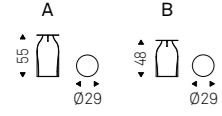

Penguin

Paolo Cattelan | 2022

Tavolino in acciaio verniciato gofrato titanio o bronzo.

Coffee table in titanium or bronze embossed lacquered steel.