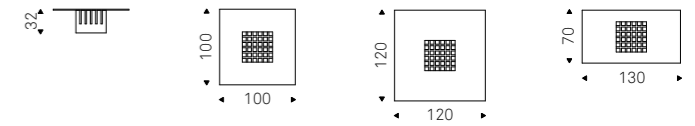

SCACCO coffee table with white Carrara marble base and clear glass top