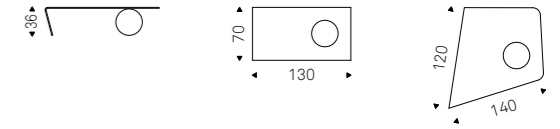

GLOBE coffee table with polished steel sphere and clear glass top - AIRPORT bookcase with white structure and shelves