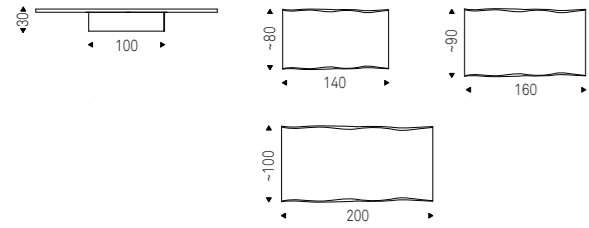

Idem

Philip Jackson | 2019

Tavolino con struttura in metallo verniciato gofrato graphite e piano in noce Canaletto, rovere bruciato o rovere naturale con bordi irregolari in massello.

Coffee table with frame in graphite embossed lacquered steel and top in Canaletto walnut, burned oak or natural oak with irregular solid wood edges.