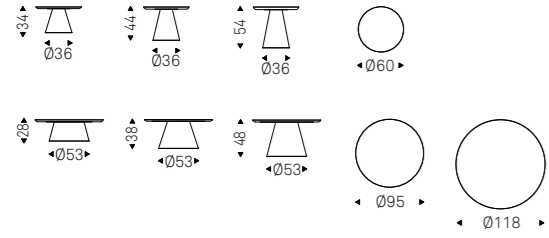

Yago 70

Zen 79

Amerigo

Giorgio Cattelan | 2019

Tavolino con base in metallo verniciato gofrato titanio e piano in metallo Brushed Brass, Brushed Bronze o Brushed Grey.

Coffee table with base in titanium embossed lacquered steel and top in Brushed Brass, Brushed Bronze or Brushed Grey lacquered steel.