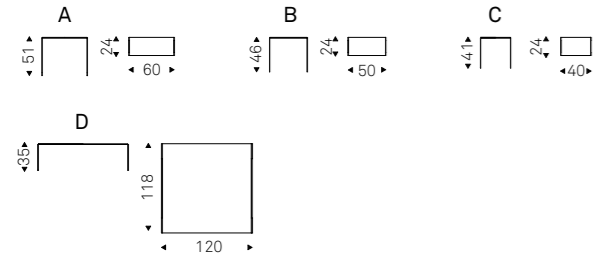

Kitano

Paolo Cattelan | 2016

Tavolino con base in acciaio verniciato nero o graphite opaco.
Piano in ceramica Marmi nei colori Alabastro, Portoro opaco,
Portoro lucido, Makalu, Breccia, Arenal o Kaindy.

Coffee table with base in matt black or graphite painted steel.
Marmi Alabastro, matt Portoro, glossy Portoro, Makalu, Breccia,
Arenal or Kaindy ceramic top.

◀ KITANO A-B-C coffee tables with graphite base and makalu ceramic top
▶ KITANO A-B-C coffee tables with black base and alabastro ceramic top