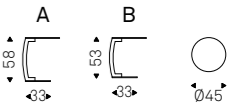

Zen

Giorgio Cattelan | 2004

Tavolino con base in acciaio inox lucido e gamba in massello di faggio tinto wenghè. Piano in acciaio inox lucido o in cristallo trasparente.

Side table with polished stainless steel base and leg in wenghè stained solid beech. Top in polished stainless steel or in clear glass.