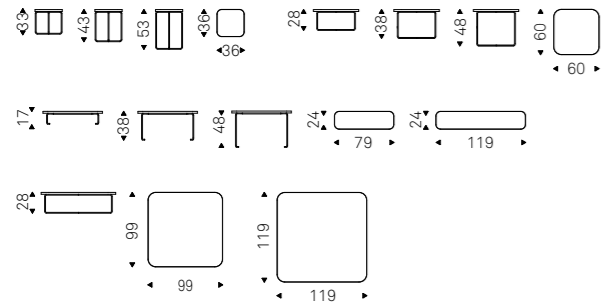

Benny

Studio Kronos | 2019

Tavolino con struttura in acciaio verniciato gofrato titanio o nero, o con base in Bronze e cornice del top in Brushed Bronze. Piano in cristallo specchiato bronzo.

Coffee table with frame in embossed titanium or black lacquered steel, or with base in Bronze and Brushed Bronze top frame. Mirrored bronze glass top.

Benny Keramik

Studio Kronos | 2019

Tavolino con struttura in acciaio verniciato gofrato titanio o nero, o con base in Bronze e cornice del top in Brushed Bronze. Piano in ceramica Marmi nei colori Alabastro, Supreme, Golden Calacatta opaco, Golden Calacatta lucido, Portoro opaco, Portoro lucido, Sahara Noir lucido, Makalu, Breccia, Arenal, Kaindy o Zefiro.

Coffee table with frame in embossed titanium or black lacquered steel, or with base in Bronze and Brushed Bronze top frame. Marmi Alabastro, Supreme, matt Golden Calacatta, glossy Golden Calacatta, matt Portoro, glossy Portoro, glossy Sahara Noir, Makalu, Breccia, Arenal, Kaindy or Zefiro ceramic top.