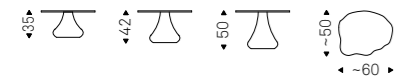

Rio

Giorgio Cattelan | 2013

Tavolino con base in alluminio verniciato gofrato graphite. Piano in MDF impiallacciato con sezione di tronco d'albero di noce. Misure del piano indicative, ogni pezzo è unico e diverso nella forma e nella misura.

Coffee table with base in graphite embossed lacquered aluminium. MDF veneered top in log section of walnut tree trunk. Aproximate sizes of the top, each piece is unique and different in shape and size.