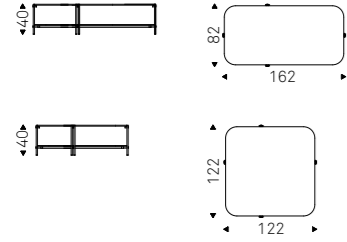

Biplane

Paolo Cattelan | 2017

Tavolino con struttura in acciaio verniciato goffrato titanio o nero. Piano superiore in cristallo trasparente o fumé. Piano inferiore in ceramica Marmi Makalu, Breccia o Arenal. Particolari in bronzo.

Coffee table with embossed titanium or black painted steel structure. Clear or fumé glass upper top and Marmi Makalu, Breccia or Arenal ceramic lower top. Brass details.

◀ BIPLANE coffee table with black base, fumé glass upper top and arenal ceramic lower top
▶ BIPLANE coffee table with titanium base, clear glass upper top and makalu ceramic lower top - AIRPORT bookcase with black structure and burned oak shelves - RADJA rugs - STING coffee tables with black base and calacatta ceramic top