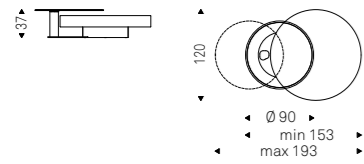

Arena Double Bond