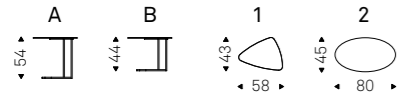

Pat

Silver Studio | 2012

Tavolino con base in acciaio graphite o bianco opaco. Piano in cristallo 8mm temperato extrachiario verniciato bianco o graphite.

Coffee table with matt graphite or white painted steel base. Top in 8mm extra clear white or graphite painted tempered glass.