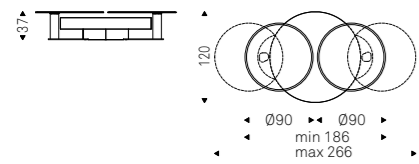

Arena

Yasuhiro Shito | 2020

Tavolino con base in acciaio verniciato gofrato nero e piano verniciato Brushed Bronze o Brushed Grey. Nelle versioni Bond e Double Bond il tavolino principale è affiancato da uno o due tavolini con base in acciaio verniciato gofrato nero, colonna in acciaio verniciato Brushed Bronze o Brushed Grey e piano girevole in cristallo bisellato fumè.

Coffee table with black embossed lacquered steel base and top in Brushed Bronze or Brushed Grey lacquered steel. In Bond and Double Bond versions, main coffee table is sided by one or two coffee tables with base in black embossed lacquered steel, column in Brushed Bronze or Brushed Grey lacquered steel and swivelling fumé beveled glass top.