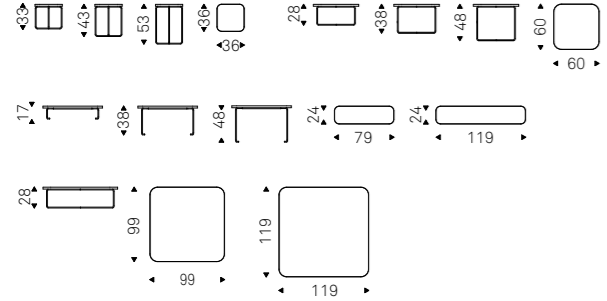

Benny

Studio Kronos | 2019

Tavolino con struttura in acciaio verniciato gofrato titanio o nero, o con base in Bronze e cornice del top in Brushed Bronze. Piano in cristallo specchiato bronzo.

Coffee table with frame in embossed titanium or black lacquered steel, or with base in Bronze and Brushed Bronze top frame. Mirrored bronze glass top.

Benny Keramik

Studio Kronos | 2019

Tavolino con struttura in acciaio verniciato gofrato titanio o nero, o con base in Bronze e cornice del top in Brushed Bronze. Piano in ceramica Marmi nei colori Alabastro, Supreme, Golden Calacatta opaco, Golden Calacatta lucido, Portoro opaco, Portoro lucido, Sahara Noir lucido, Makalu, Breccia, Arenal, Kaindy o Zefiro.

Coffee table with frame in embossed titanium or black lacquered steel, or with base in Bronze and Brushed Bronze top frame. Marmi Alabastro, Supreme, matt Golden Calacatta, glossy Golden Calacatta, matt Portoro, glossy Portoro, glossy Sahara Noir, Makalu, Breccia, Arenal, Kaindy or Zefiro ceramic top.