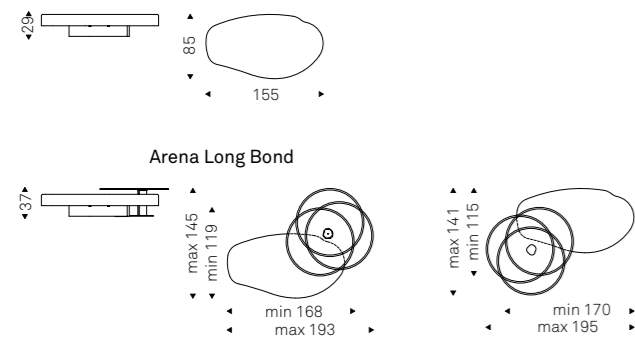

Arena Long

Yasuhiro Shito | 2022

Tavolino con base in acciaio verniciato gofrato nero e piano in legno verniciato Brushed Bronze o Brushed Grey. Nella versione LONG BOND il tavolino principale è affiancato da un tavolino con base in acciaio verniciato gofrato nero, colonna in acciaio verniciato Brushed Bronze o Brushed Grey e piano girevole in cristallo bisellato fumé.

Coffee table with black embossed lacquered steel base and wooden top in Brushed Bronze or Brushed Grey lacquered. In LONG BOND version, main coffee table is sided by a coffee table with base in black embossed lacquered steel, column in Brushed Bronze or Brushed Grey lacquered steel and swivelling fumé bevelled glass top.