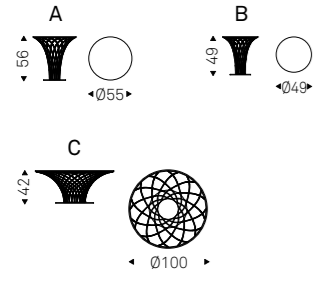

Nido

Brogliato Traverso | 2016

Tavolino con base in acciaio verniciato gofrato graphite o nero.
Piano in acciaio verniciato gofrato graphite o nero nelle versioni A
e B. Piano in appoggio in cristallo trasparente nelle versioni C e D.

Coffee table with graphite or black embossed steel base. Top in
graphite or black embossed steel in the A and B versions. Top in
clear glass in the C and D versions. The glass top is laid on
the base.