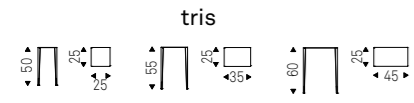

Coffee table with structure in Brushed Brass, Brushed Bronze or Brushed Grey lacquered steel and brass details.

SPILLO coffee tables in brushed grey

Biplane

Paolo Cattelan | 2017

Tavolino con struttura in acciaio verniciato goffrato titanio o nero. Piano superiore in cristallo trasparente o fumé. Piano inferiore in ceramica Marmi Makalu, Breccia o Arenal. Particolari in bronzo.