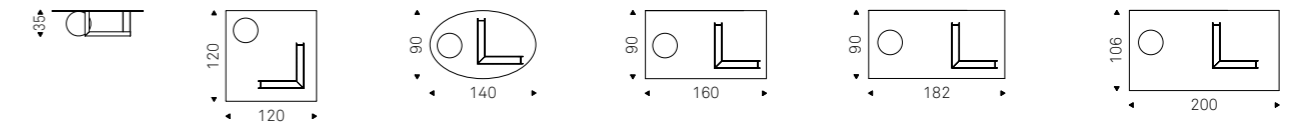

Levante

Giorgio Cattelan | 2014

Tavolino con base in acciaio verniciato trasparente e sfera in travertino naturale. Piano in cristallo trasparente.

Coffee table with transparent varnished metal base and Travertine sphere. Top in clear glass.

LEVANTE coffee table with transparent varnished metal base, Travertine marble sphere and clear glass top - GIANO table - MAGDA A chair