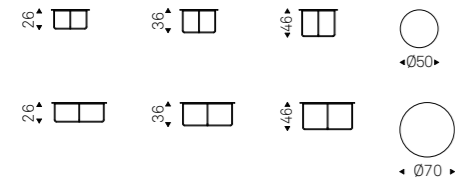

Vinyl

Oriano Favaretto | 2016

Tavolino con base in acciaio cromato, verniciato goffrato titanio o nero. Piano in vetro artistico di Murano nei colori petrolio o madreperla. Disco realizzato a mano secondo le antiche tecniche di lavorazione Muranesi in pasta di vetro di Murano con effetto madreperla. Imperfezioni, striature, variazioni cromatiche e irregolarità di forma sono caratteristiche della lavorazione manuale e non sono da considerarsi difetti.

Coffee table with base in chromed steel, embossed titanium or black lacquered steel. Murano artistic glass top in Petrolio or Madreperla colors. Handmade top according to the ancient techniques of Murano made of Murano vitreous paste with Madreperla effect. Imperfections, streaks, color variations and irregularities of shape are characteristic of the handmade work and are not to be considered as defects.

◄ VINYL coffee tables with black base and Petrolio Murano artistic glass top
► VINYL coffee tables with chromed steel base and Madreperla Murano artistic glass top