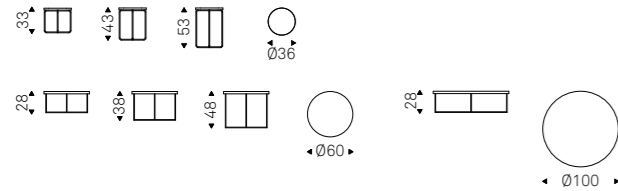

Billy Wood

Studio Kronos | 2013

Tavolino con struttura in acciaio verniciato gofrato titanio o nero, o con base in Bronze e cornice del top in Brushed Bronze. Piano in noce Canaletto, rovere bruciato o rovere naturale.

Coffee table with frame in embossed titanium or black lacquered steel, or with base in Bronze and Brushed Bronze top frame. Top in Canaletto walnut, burned oak or natural oak.