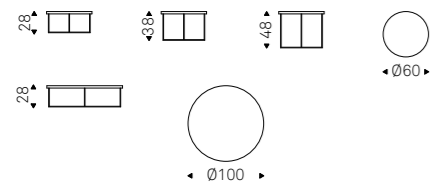

Billy

Studio Kronos | 2006

Tavolino con struttura in acciaio verniciato gofrato titanio o nero, o con base in Bronze e cornice del top in Brushed Bronze. Piano in cristallo specchiato bronzo.

Coffee table with frame in embossed titanium or black lacquered steel, or with base in Bronze and Brushed Bronze top frame. Mirrored bronze glass top.

Billy Keramik

Studio Kronos | 2016

Tavolino con struttura in acciaio verniciato gofrato titanio o nero, o con base in Bronze e cornice del top in Brushed Bronze. Piano in ceramica Marmi nei colori Alabastro, Portoro opaco, Portoro lucido, Makalu, Breccia, Arenal, Kaindy o Zefiro.

Coffee table with frame in embossed titanium or black lacquered steel, or with base in Bronze and Brushed Bronze top frame. Marmi Alabastro, matt Portoro, glossy Portoro, Makalu, Breccia, Arenal, Kaindy or Zefiro ceramic top.

Billy Wood

Studio Kronos | 2013

Tavolino con struttura in acciaio verniciato gofrato titanio o nero, o con base in Bronze e cornice del top in Brushed Bronze. Piano in noce Canaletto, rovere bruciato o rovere naturale.

Coffee table with frame in embossed titanium or black lacquered steel, or with base in Bronze and Brushed Bronze top frame. Top in Canaletto walnut, burned oak or natural oak.