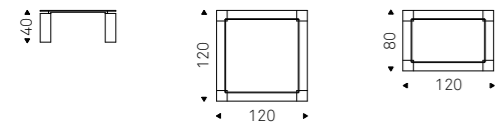

Dielle

Piero De Longhi | 1984

Tavolino con base in marmo bianco Carrara. Barre metalliche nere o cromate. Piano in cristallo trasparente.

Coffee table with base in white Carrara. Chromed or black metal bars. Clear glass top.

DIELLE coffee table with white Carrara marble base, chromed metal bars and clear glass top - WALLY bookcases in white

Lingotto

Paolo Cattelan | 2015

Tavolino in noce Canaletto con piedi in metacrilato trasparente.

Canaletto walnut coffee table with transparent methacrylate feet.