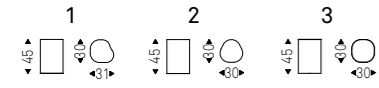

Pancho

Paolo Cattelan | 2020

Tavolino con struttura in acciaio Brushed Bronze o Brushed Grey.

Coffee table with Brushed Bronze or Brushed Grey steel structure.

◀ PANCHO 3 coffee table with brushed grey - PANCHO 3 coffee tables with brushed bronze
▶ PANCHO 1-2-3 coffee tables with brushed grey - TUDOR sideboard in brushed grey