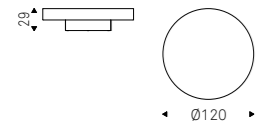

Arena

Yasuhiro Shito | 2020

Tavolino con base in acciaio verniciato gofrato nero e piano verniciato Brushed Bronze o Brushed Grey. Nelle versioni Bond e Double Bond il tavolino principale è affiancato da uno o due tavolini con base in acciaio verniciato gofrato nero, colonna in acciaio verniciato Brushed Bronze o Brushed Grey e piano girevole in cristallo bisellato fumè.

Coffee table with black embossed lacquered steel base and top in Brushed Bronze or Brushed Grey lacquered steel. In Bond and Double Bond versions, main coffee table is sided by one or two coffee tables with base in black embossed lacquered steel, column in Brushed Bronze or Brushed Grey lacquered steel and swivelling fumé beveled glass top.

Arena Bond