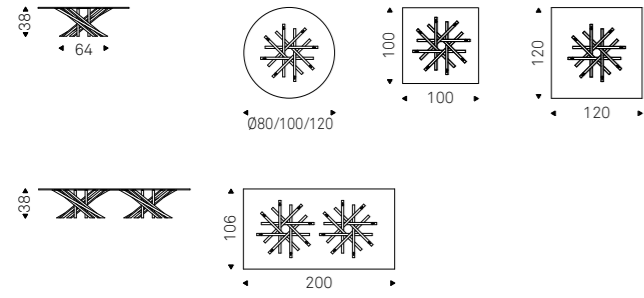

Atari

Giorgio Cattelan | 2016

Tavolino con base in massello di noce Canaletto o noce tinto rovere bruciato. Piano in appoggio in cristallo trasparente.

Coffee table with solid Canaletto walnut or burned oak stained walnut. Clear glass top. The top is laid on the base.

ATARI coffee table with Canaletto walnut base and clear glass top