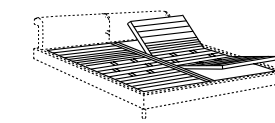

rete elite MM
elite MM slatted base