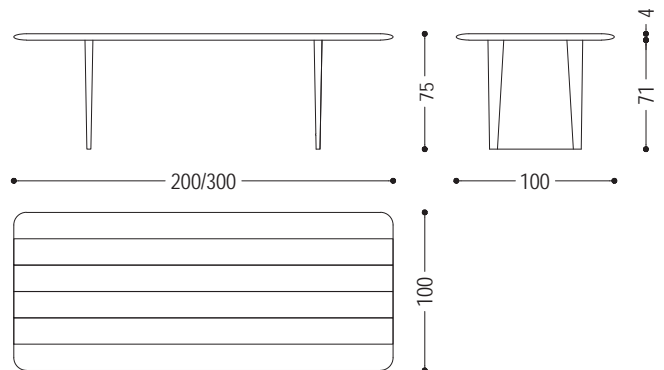

Enjoy being in touch with nature in the comfort of your own home, turning every outdoor area in a space to gaze at with fresh eyes.

CODE	SIZE	A7
VELA.TABLE.1.OUTDOOR	W.200 x D.100 x H.75	■
VELA.TABLE.2.OUTDOOR	W.220 x D.100 x H.75	■
VELA.TABLE.3.OUTDOOR	W.240 x D.100 x H.75	■
VELA.TABLE.4.OUTDOOR	W.260 x D.100 x H.75	■
VELA.TABLE.5.OUTDOOR	W.280 x D.100 x H.75	■
VELA.TABLE.6.OUTDOOR	W.300 x D.100 x H.75	■

AVAILABLE FINISHES

A7: cedar