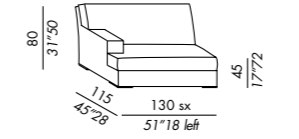

SKETCHES OF CONFIGURATIONS

88, 89

JAMES LARGE divano componibile . modular sofa
cuscini . cushions 55SP, PEK UNO tavolo basso . low table, BLAKE tavolo basso . low table

JAMES LARGE 2002

elemento - unit LARGE 110

terminale - end unit LARGE 130

terminale - end unit LARGE 180

angolo - corner unit LARGE

chaise longue LARGE

SKETCHES OF CONFIGURATIONS

92, 93

JAMES SLIM divano e poltrona
. sofa and armchair JAMES SLIM
appoggiareni . lumbar cushions
ADRIAN 50R tavolo basso . low table
BIRK specchio . mirror