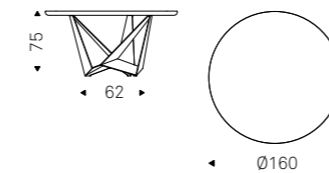

Skorpio Keramik Premium Round

Paolo Cattelan - Andrea Lucatello | 2023

Tavolo con base in acciaio verniciato goffrato titanio, bronzo, graphite, pearl o nero, Brushed Bronze o Brushed Grey. Piano in ceramica Marmi nei colori Alabastro, Supreme, Golden Calacatta opaco, Golden Calacatta lucido, Portoro opaco, Portoro lucido, Sahara Noir lucido, Makalu, Breccia, Corcovado, Kaindy, Borghini Calacatta opaco, Borghini Calacatta lucido, Colosseo, Andromeda, Invisible opaco o Luxor con profilo inferiore arrotondato e verniciato Brushed Bronze o Brushed Grey.

Table with base in titanium, bronze, graphite, white or black embossed lacquered steel, Brushed Bronze or Brushed Grey. Top in ceramic Marmi Alabastro, Supreme, matt Golden Calacatta, glossy Golden Calacatta, matt Portoro, glossy Portoro, glossy Sahara Noir, Makalu, Breccia, Corcovado, Kaindy, matt Borghini Calacatta, glossy Borghini Calacatta, Colosseo, Andromeda, matt Invisible or Luxor with Brushed Bronze or Brushed Grey lacquered and rounded lower profile.

Table avec base en acier gaufré titane, bronze, graphite, blanc ou noir, Brushed Bronze ou Brushed Grey. Plateau en céramique Marmi dans les couleurs Alabastro, Supreme, Golden Calacatta opaque, Golden Calacatta brillant, Portoro opaque, Portoro brillant, Sahara Noir brillant, Makalu, Breccia, Corcovado, Kaindy, Borghini Calacatta opaque, Borghini Calacatta brillant, Colosseo, Andromeda, Invisible opaque ou Luxor avec profil inférieur arrondi laqué Brushed Bronze ou Brushed Grey.