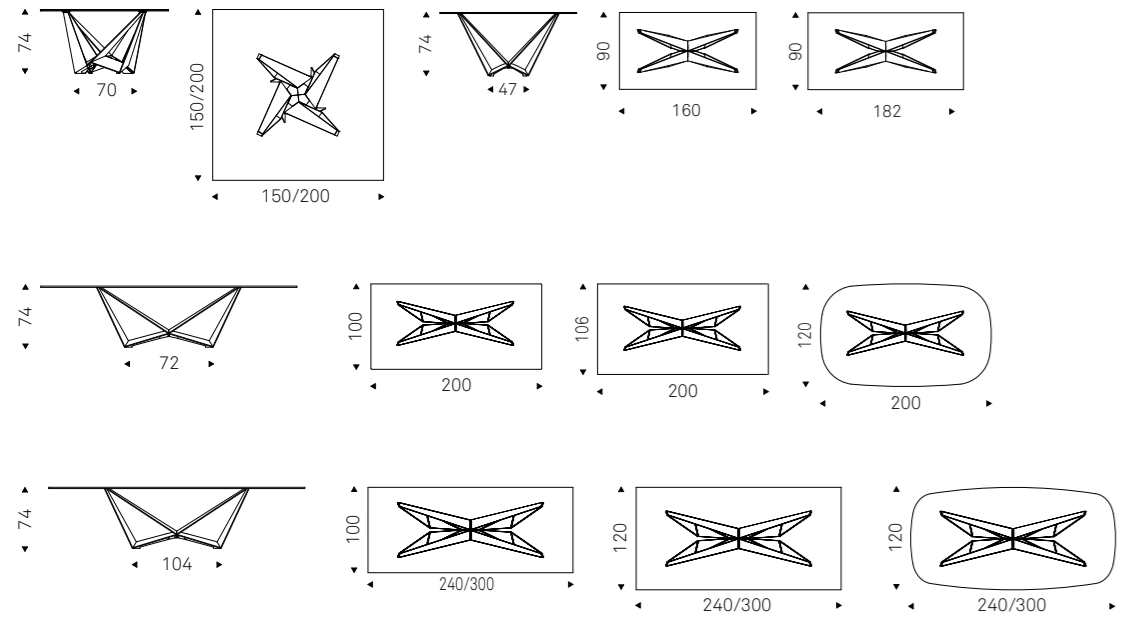

Table with base in titanium, bronze, graphite, pearl, or black embossed lacquered steel, Brushed Bronze, Brushed Grey or Oxybrass lacquered steel. Top in 15mm clear, extra clear or extra clear glass with reversed bevelled edges. Glass top 12mm on 160x90, 182x90 and 200x106 versions. The top is laid on the base.

Table avec base en acier laqué gaufré titane, bronze, graphite, pearl ou noir, Brushed Bronze, Brushed Grey ou Oxybrass. Plateau en verre clair 15 mm, extra-clair ou extra-clair avec bords biseautés inversés. Les plateaux 160x90, 182x90 et 200x106 ont une épaisseur de 12mm. Plateau en appui.

Mesa con base en acero barnizado gofrado titanio, bronce, graphite, pearl o negro, Brushed Bronze, Brushed Grey o Oxybrass. Sobre en cristal 15mm transparente, transparente extraclaro o transparente extraclaro con bordes biselados inversos. Los sobres 160x90cm, 182x90cm y 200x106cm son de 12mm. Sobre en apoyo.

Esstisch mit Basis aus Metall lackiert titan, bronze, graphit, pearl oder schwarz gaufriert, Brushed Bronze, Brushed Grey oder Oxybrass. Platte in 15mm Glas transparent, extra hell transparent, oder extra hell mit Kanten umgekehrt facettiert. Platten in 160x90, 182x90 und 200x106 haben 12 mm Dicke. Die Platte ist auf der Basis aufgelegt.

SKORPIO table with bevelled extra clear glass top and brushed grey base
ITALIA COUTURE chairs - MAGELLANO lamps - METROPOL sideboard