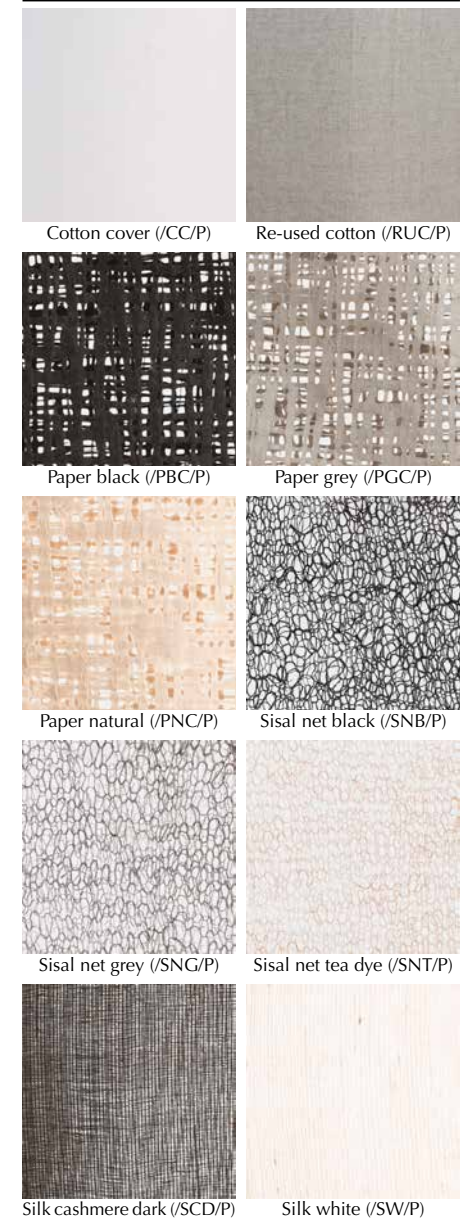

Shade varieties

This luminaire is compatible with bulbs of the energy classes:

A++
A+
A
B
C
D
E

Ay illuminate 100.010.01 874/2012

Please note that our products are made of natural materials without any chemical finishing. When exposed to the elements of nature such as sunlight, colours can fade or even change completely. This is a natural irreversible process. Ay illuminate designs products that are meant for indoor use. We reserve the right to correct any errors, inaccuracies or omissions, and to change or update information at any time without prior notice.

Visit www.ayilluminate.com for more information.

Ay illuminate and the Ay illuminate logo are trademarks of Ay illuminate BV.