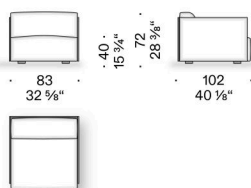

ARMCHAIR, STRAIGHT AND MODULAR SOFA, POUF

Materials

Frame
wood with elastic straps.

Exterior shell
HPL and polyurethane foam panels covered with light polyester velvet.

Padding
variable-density polyurethane foam and recycled wadding fibre covered with light polyester velvet. For the FR (Fire Resistant) versions on request, the filling materials comply with the current regulations.

Feet
thermoplastic material.

Cover
technically removable cover in fabric or non-removable in leather and velvet.

Cover for exterior shell
technically removable cover in fabric or non-removable in leather and velvet.