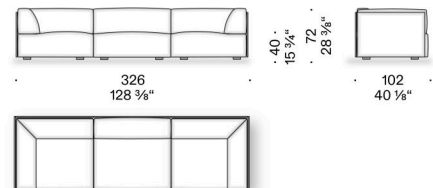

ARMCHAIR, STRAIGHT AND MODULAR SOFA, POUF

Materials

Frame
wood with elastic straps.

Exterior shell
HPL and polyurethane foam panels covered with light polyester velvet.

Padding
variable-density polyurethane foam and recycled wadding fibre covered with light polyester velvet. For the FR (Fire Resistant) versions on request, the filling materials comply with the current regulations.

Feet
thermoplastic material.

Cover
technically removable cover in fabric or non-removable in leather and velvet.

Cover for exterior shell
technically removable cover in fabric or non-removable in leather and velvet.