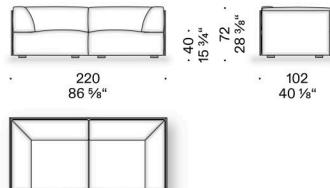

ARMCHAIR, STRAIGHT AND MODULAR SOFA, POUF

Materials

Frame
wood with elastic straps.

Exterior shell
HPL and polyurethane foam panels covered with light polyester velvet.

Padding
variable-density polyurethane foam and recycled wadding fibre covered with light polyester velvet. For the FR (Fire Resistant) versions on request, the filling materials comply with the current regulations.

Feet
thermoplastic material.

Cover
technically removable cover in fabric or non-removable in leather and velvet.

Cover for exterior shell
technically removable cover in fabric or non-removable in leather and velvet.