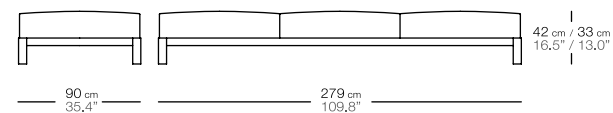

nak XL S3 estructura
nak XL S3 frame

alto (42 cm)
high (42 cm)

código
code

color pintura
painting colour

0922710--

funda impermeable
waterproof cover

092299925

+

nak L 3 almohadones asiento
nak L 3 seat cushions

código
code

1024415--

tejido
fabric

código
code

tejido
fabric

0920711--

código
code

tejido
fabric

0920612--

código
code

tejido
fabric

0920613--