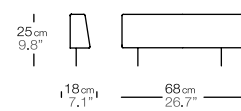

nak almohadón brazo
nak armrest cushion

código
code

tejido
fabric

0920613--