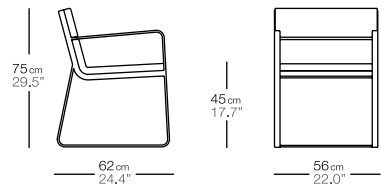

sit sillón
armchair

color pintura / tejido
painting colour / fabric

funda impermeable
waterproof cover

código
code

1210310--

+

almohadón
(asiento, respaldo)
cushion
(seat, back)

código
code

1210400--