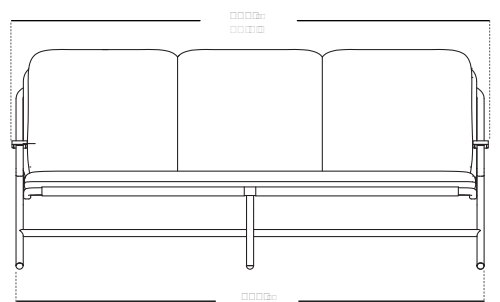

garda asiento 3 plazas con brazos
garda 3 seater with armrest

código
code

almohadón
(1 asiento, 3 respaldos)
cushion
(1 seat, 3 backs)

código
code

brazo aluminio, color pintura / tejido sling
aluminum armrest, painting colour / sling fabric

25207--/--

+

tejido
fabric

2522000--

brazo madera, color pintura / tejido sling
wood armrest, painting colour / sling fabric

25217--/--

funda impermeable
waterproof cover

252290025