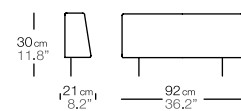

nak XL almohadón respaldo
nak XL backrest cushion

código
code

tejido
fabric

0920711--