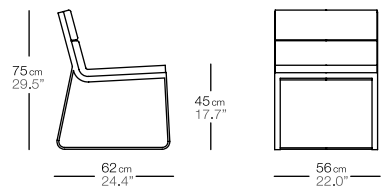

sit silla
chair

color pintura / tejido
painting colour / fabric

funda impermeable
waterproof cover

código
code

1211310--

+

almohadón
(asiento, respaldo)
cushion
(seat, back)

código
code

1210400--