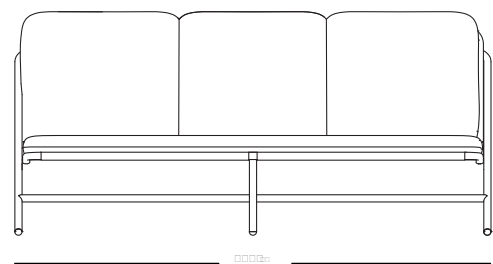

garda asiento 3 plazas sin brazos
garda 3 seater no armrest

código
code

almohadón
(1 asiento, 3 respaldos)
cushion
(1 seat, 3 backs)

código
code

sin brazo, color pintura / tejido sling
no armrest, painting colour / sling fabric

25227--/--

+

tejido
fabric

2522000--

funda impermeable
waterproof cover

252290025