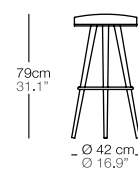

1421710--

+

almohadón sofá 2 plazas
(asiento, respaldo)
2 seater sofa cushion
(seat, back)

 tejido
fabric

1421400--

 funda impermeable
waterproof cover

142190025

vint taburete alto
high barstool