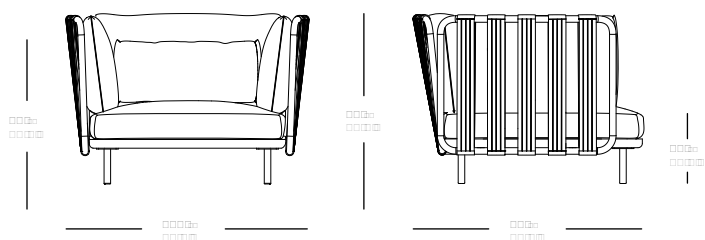

teja sofá 1 plaza
teja lounge sofa

color pintura / cuerda
painting colour / rope

funda impermeable
waterproof cover

código
code

24203--/--

+

almohadón
(asiento, respaldo)
seater back cushion
(seat, back)

tejido
fabric

código
code

2420000--