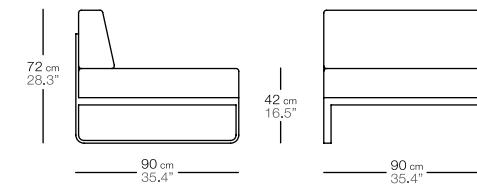

código
code

1221710--

+

almohadón sofá 1 plaza
(asiento, respaldo)
lounge cushion
(seat, back)

código
code

1221400--

sit central XL
centre XL

color pintura
painting colour