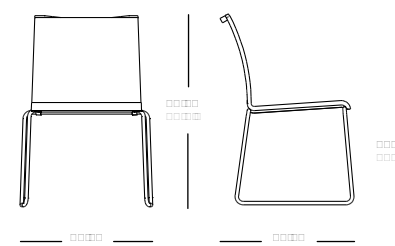

15750--/--

 funda impermeable
waterproof cover

157090025

 funda impermeable
waterproof cover

157090025

club silla
chair
pintura aluminio
aluminium painting
vinytex
vinytex
código
code

 blanco textura
texture white