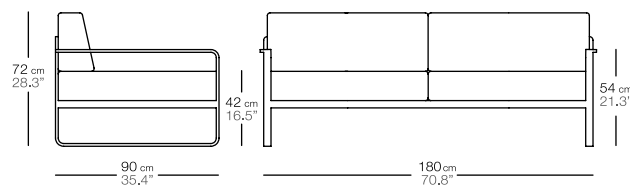

sit sofá 2 plazas, brazos
2 seater sofa, armrests

color pintura
painting colour

funda impermeable
waterproof cover

código
code

1221710--

+

almohadón sofá 1 plaza
(asiento, respaldo)
lounge cushion
(seat, back)

código
code

1221400--