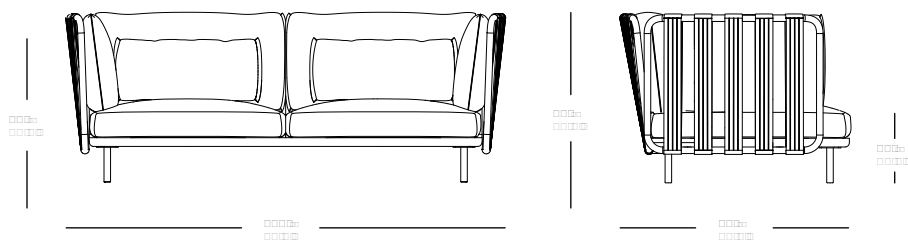

+

almohadón
(asiento, respaldo)
seater back cushion
(seat, back)

tejido
fabric

código
code

2420000--

teja sofá 2 plazas
teja 2 seater sofa

color pintura / cuerda
painting colour / rope

funda impermeable
waterproof cover