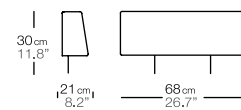

nak almohadón resp. esquinero
nak back corner cushion

código
code

tejido
fabric

0920612--