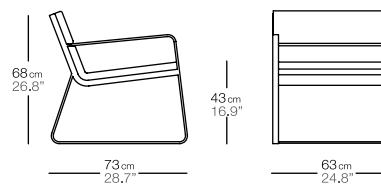

sit sillón bajo
low armchair

color pintura / tejido
painting colour / fabric

funda impermeable
waterproof cover

código
code

1220310--

+

almohadón
(asiento, respaldo)
cushion
(seat, back)

código
code

1216400--