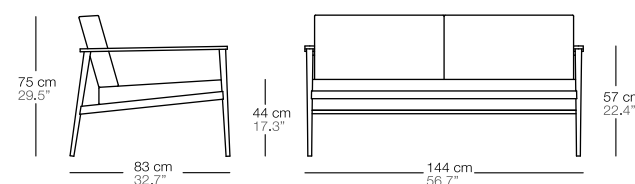

+

almohadón sofá 1 plaza
(asiento, respaldo)
lounge cushion
(seat, back)

 tejido
fabric

1420400--

 funda impermeable
waterproof cover

141690025

vint sofá 2 plazas
2 seater sofa
código
code

 color pintura
painting colour