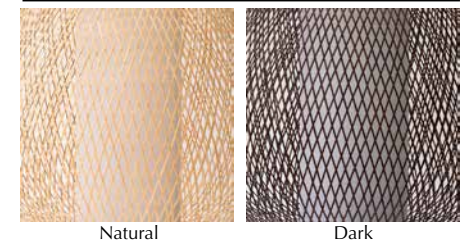

Shade colours

Please note that our products are made of natural materials without any chemical finishing. When exposed to the elements of nature such as sunlight, colours can fade or even change completely. This is a natural irreversible process. Ay illuminate designs products that are meant for indoor use. We reserve the right to correct any errors, inaccuracies or omissions, and to change or update information at any time without prior notice.

Visit www.ayilluminate.com for more information.

Ay illuminate and the Ay illuminate logo are trademarks of Ay illuminate BV.