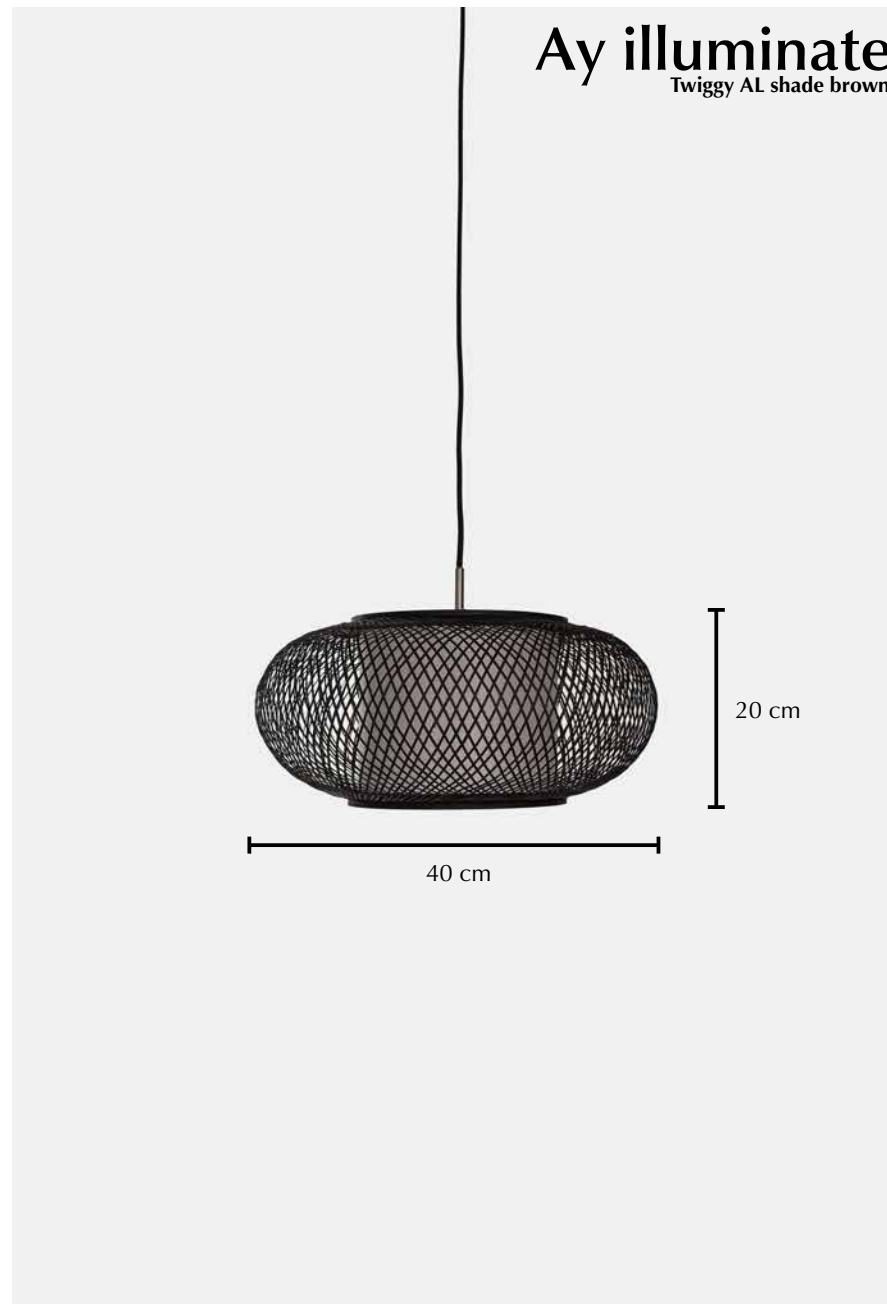

Twiggy AL shade natural

Lamp

Ref. code	775.101.01
Product name	Twiggy AL shade natural
Product family	Twiggy
Colour	Natural
Material	Bamboo
Size	ø 40 cm × 20 cm
Weight	0,2 kg
Country of origin	China
Design by	Ay illuminate
Packaging info	2 per box
Packaging dimension	41 cm × 41 cm × 44 cm
Packaging weight (including product)	1,4 kg

Pendant

Ref. code	100.050.01
Pendant material	Metal
Pendant fitting	E27 max. 60 watt
Pendant suitable for dimmer	Yes
Weight	365 grams
Cord length	300 cm
Cord material	Black textile covered
Ceiling rose diameter	ø 12,5 cm
Ceiling-rose material	Metal
Ceiling-rose colour	Brushed metal
Country of origin	China
Packaging info	1 per box
Packaging dimension	11 cm × 11 cm × 14 cm
Packaging weight (including product)	440 grams
CE Certification	EN 60598

Visit www.ayilluminate.com for more information.

Ay illuminate and the Ay illuminate logo are trademarks of Ay illuminate BV.

Twiggy AL shade brown

Lamp

Ref. code	775.020.01
Product name	Twiggy AL shade brown
Product family	Twiggy
Colour	Brown
Material	Bamboo
Size	ø 40 cm × 20 cm
Weight	0,2 kg
Country of origin	China
Design by	Ay illuminate
Packaging info	2 per box
Packaging dimension	41 cm × 41 cm × 44 cm
Packaging weight (including product)	1,4 kg

Pendant

Ref. code	100.050.01
Pendant material	Metal
Pendant fitting	E27 max. 60 watt
Pendant suitable for dimmer	Yes
Weight	365 grams
Cord lenght	300 cm
Cord material	Black textile covered
Ceiling rose diameter	ø 12,5 cm
Ceiling-rose material	Metal
Ceiling-rose colour	Brushed metal
Country of origin	China
Packaging info	1 per box
Packaging dimension	11 cm × 11 cm × 14 cm
Packaging weight (including product)	440 grams
CE Certification	EN 60598