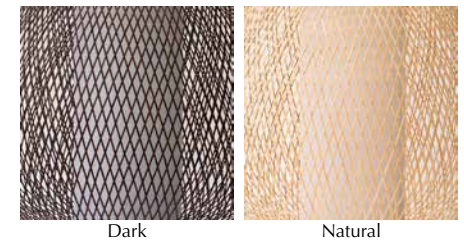

Shade colours

Please note that our products are made of natural materials without any chemical finishing. When exposed to the elements of nature such as sunlight, colours can fade or even change completely. This is a natural irreversible process. Ay illuminate designs products that are meant for indoor use. We reserve the right to correct any errors, inaccuracies or omissions, and to change or update information at any time without prior notice.

Visit www.ayilluminate.com for more information.

Ay illuminate and the Ay illuminate logo are trademarks of Ay illuminate BV.