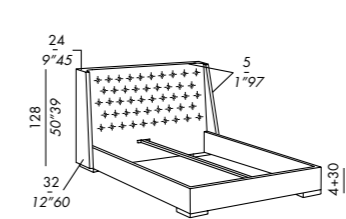

letto - bed TURMAN LOW

piano ortopedico
orthopaedic base