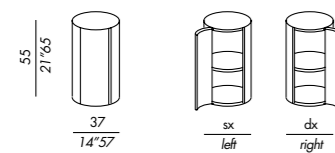

TAVOLO BASSO . LOW TABLE (vol. 1) P. 356

TAVOLO . TABLE (vol. 2) P. 24

Collection of bedside tables with cylindrical shape, with two storage spaces and a shelf; either in wood or with matt or glossy lacquer finishes, in the interiors they are perfect to match with the Gong low tables.

182, 183

GONG DUE 2013

comodino - night table 35

TECHNICAL DETAILS

IT
 • comodino
 • struttura in legno con anta - dx o sx - e ripiano
 • finiture: legno rovere tinto (interno laccato opaco black), lacca opaca o lucida