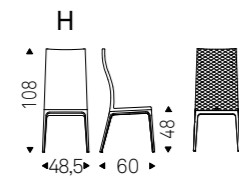

Arcadia Couture chair

Paolo Cattelan | 2017

Sedia con o senza braccioli con struttura in faggio naturale, tinto noce Canaletto, wenghè o nero opaco. Rivestimento in ecopelle o pelle come da campionario. Retro schienale trapuntato. Non sfoderabile.

Chair with or without arms with frame in natural beech, Canaletto walnut, wenghè or black stained beech. Cover in synthetic leather or soft leather as per sample card. Quilted seatback cover. The cover is not removable.

Chaise avec ou sans accoudoirs avec structure en hêtre naturel, hêtre teinté noyer Canaletto, hêtre teinté wenghè ou hêtre laqué noir opaque. Revêtement en simili cuir ou cuir mince selon échantillons. Dos de siège matelassé. Le revêtement n'est pas déhoussable.

Silla con o sin brazos con patas en haya natural, teñida nogal Canaletto, wenghè o negro mate. Revestimiento en ecopiel o piel según muestrario. Respaldo exterior acolchado. El tapizado no es desenfundable.

Stuhl mit oder ohne Armlehnen in Buche natur, gebeizt Nussbaum Canaletto, wenghè oder schwarz. Bezug aus Kunstleder oder Softleder laut Musterkarte. Rückseite gesteppt. Nicht abziehbar.