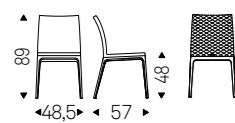

ARCADIA COUTURE H
soft leather 946 marrone and wengè frame

Arcadia Couture chair

Paolo Cattelan | 2017

Sedia con o senza braccioli con struttura in faggio naturale, tinto noce Canaletto, wenghè o nero opaco. Rivestimento in ecopelle o pelle come da campionario. Retro schienale trapuntato. Non sfoderabile.

Chair with or without arms with frame in natural beech, Canaletto walnut, wenghè or black stained beech. Cover in synthetic leather or soft leather as per sample card. Quilted seatback cover. The cover is not removable.

Chaise avec ou sans accoudoirs avec structure en hêtre naturel, hêtre teinté noyer Canaletto, hêtre teinté wenghè ou hêtre laqué noir opaque. Revêtement en simili cuir ou cuir mince selon échantillons. Dos de siège matelassé. Le revêtement n'est pas déhoussable.

Silla con o sin brazos con patas en haya natural, teñida nogal Canaletto, wenghè o negro mate. Revestimiento en ecopiel o piel según muestrario. Respaldo exterior acolchado. El tapizado no es desenfundable.

Stuhl mit oder ohne Armlehnen in Buche natur, gebeizt Nussbaum Canaletto, wenghè oder schwarz. Bezug aus Kunstleder oder Softleder laut Musterkarte. Rückseite gesteppt. Nicht abziehbar.