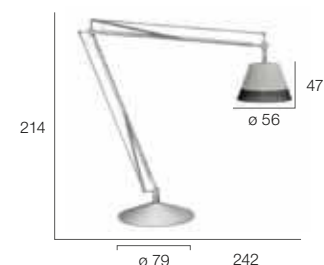

SUPERARCHIMOON Outdoor
Color: platinum/carbon
158,5 kg
230 V 059301524
110 V 059311524
Houndstooth weaving