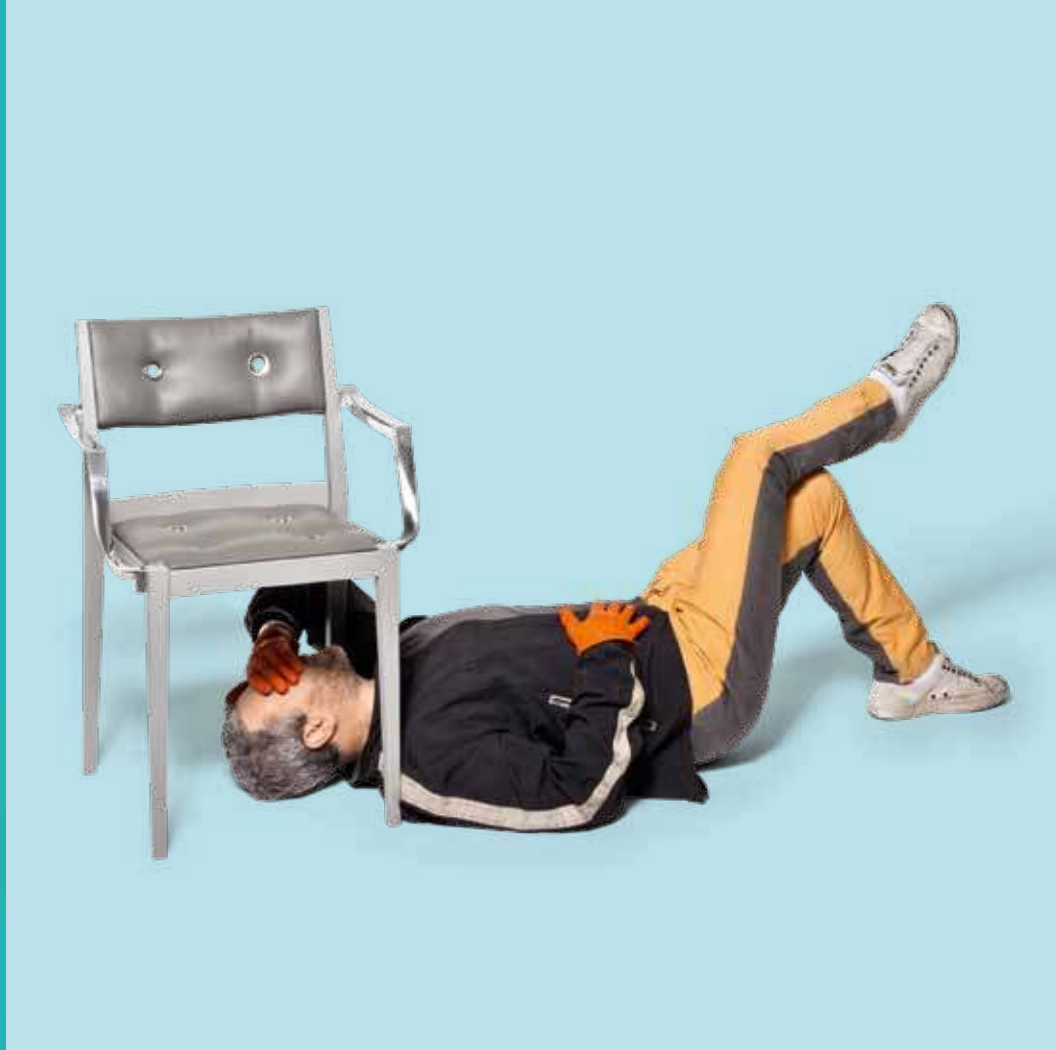

# FREEDOM OF CHOICE!

- Working with the best. DEDON hired Philippe Starck – the best-known designer today – in order to ponder the future of chairs. The playful outcome: PLAY.
- Suit yourself. Select the material, colour and processing combination of your choice.
- PLAY is the technology of tomorrow. The frame production is fully-automated; seat and backrest are the high-quality workmanship and know-how of DEDON. Spontaneous, emotional and creative ideas are all incorporated.
- Playfully entering the world of DEDON. PLAY is DEDON's foray into the expansive market of design chairs. PLAY is for all ages and for the entire family.
- The chair for all occasions. PLAY is hard-wearing, extremely light and stackable. PLAY is a year-round collection.
- PLAY is more than a chair, PLAY is a collection that continually grows. PLAY is a creative attitude towards life. PLAY gives you freedom.
- PLAY is only the beginning. Philippe Starck and DEDON continue to think about the world together. Playful, visionary, entirely without limits.