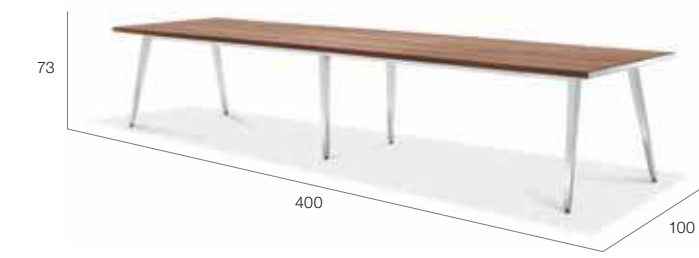

## PLAY DINING

Dining table

**100 x 100 cm**  
32 kg  
0,73 m<sup>3</sup>  
400075202

Dining table

**100 x 200 cm**  
48 kg  
1,46 m<sup>3</sup>  
400065202

Dining table incl. Icecooler

**100 x 270 cm**  
69,4 kg  
1,97 m<sup>3</sup>  
400069202

Dining table

**80 x 160 cm**  
36 kg  
0,93 m<sup>3</sup>  
400063202

Dining table

**100 x 270 cm**  
60,5 kg  
1,97 m<sup>3</sup>  
400067202

Dining table incl. Icecooler

**100 x 400 cm**  
99,8 kg  
2,92 m<sup>3</sup>  
400073202

Dining table

**100 x 400 cm**  
90 kg  
2,92 m<sup>3</sup>  
400071202

## PLAY BISTRO

PLAY BISTRO CONSISTS OF  
**A REFINED MIXTURE OF  
 DIFFERENT SURFACES,**  
 STRUCTURES AND MATERIALS.

The tabletop is manufactured out of porcelain, the base is made of powder-coated aluminum and a rotation-moulded polypropylene structure wrapped in DEDON fibers.