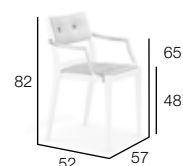

Armchair

Armlehnstuhl
Silla con brazos
Poltrona pranzo
Fauteuil repas
Armstoel
6,4 kg 0,24 m³

Frame: chalk
Seat: leather concrete
Backrest: leather concrete
Armrest: aluminum

Cover
Husse
Funda
Housse
Housse
Hoes

640,- €
403201403

135,- €
56400001000