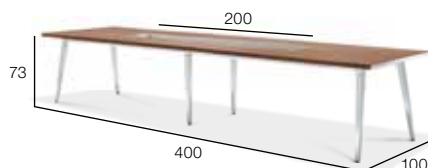

Tabletop: Bamboo powder compound
Table legs: Aluminum
Icecooler: Stainless steel

Cover
Husse
Funda
Housse
Housse
Hoes

370,- €

56400071000

Care kit

Pflegeset
Set de mantenimiento
Kit di manutenzione
Kit d'entretien
Zorg kit

included

EN | Innovative hybrid compound of bamboo powder and thermoplastics – worldwide first use in luxury furniture. This wood-look-alike material is very stable, resistant to UV rays and other harsh weather conditions. Ideal for terraces and other challenging outdoor environments.

DE | Innovative Hybridverbindung aus Bambuspulver und Thermoplastik – weltweit erster Einsatz im Bereich Luxusmöbel. Dies Material in Holzoptik ist sehr stabil, UV-beständig und wetterfest. Ideal für Terrassen und andere Outdoor-Umgebungen geeignet.

ES | Innovador compuesto de polvo de bambú y resinas termoplásticas: pioneros en la utilización de este material para muebles de exterior. Este material con apariencia de madera es muy estable, resistente a los rayos UV y al resto de condiciones meteorológicas. Ideal para terrazas y demás exigentes entornos de exterior.

IT | Innovativo composto ibrido a base di polvere di bambù e di resine termoplastiche, usato per la prima volta a livello mondiale per mobili di lusso. Questo materiale, dall'aspetto simile al legno, è molto stabile, resistente ai raggi UV e agli agenti atmosferici. Ideale per la terrazza e per tutti gli ambienti esterni.

FR | Un composite novateur fait de poudre de bambou et de thermoplastiques - utilisé en meuble de luxe pour la première fois au monde. Semblable en tous points à du bois, ce matériau est très stable et résistant aux rayons UV et aux intempéries. Idéal pour les terrasses et les climats difficiles.

NL | Innovatief hybride compound van bamboe-poeder en thermoplasten - wereldwijd voor het eerst gebruikt in luxueus meubilair. Het materiaal heeft een houtlook en is erg stabiel, bestand tegen Uv-straling en andere ruwe weersomstandigheden. Ideaal voor terrassen en andere uitdagende outdoor omgevingen.

A protective cover is available for this item. | Für dieses Möbel ist eine schützende Husse erhältlich. | Existe la opción de una funda protectora para este mueble. | Per questi arredi è disponibile una cover di protezione. | Pour ces meubles, une housse de protection est disponible. | Voor deze meubelen is er een cover ter bescherming beschikbaar.

The furniture is fitted with sliding mechanisms for height adjustment. | Das Möbel ist mit höhenverstellbaren Gleitern ausgestattet. | El mueble lleva tapa-final regulable para ajustar la altura. | Mobile provvisto di guide regolabili in altezza. | Le meuble est équipé de patins réglables en hauteur. | Het meubel is uitgerust met in hoogte verstelbare glijders.