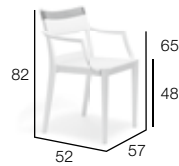

Armchair

Armlehnstuhl
Silla con brazos
Poltrona pranzo
Fauteuil repas
Armstoel
4,8 kg 0,24 m³

Frame: chalk
Seat: fiber, color chalk
Backrest: fiber, color chalk and carbon
Armrest: polypropylene, color chalk

Cover
Husse
Funda
Housse
Housse
Hoes

340,- €
403101516

135,- €
56400001000