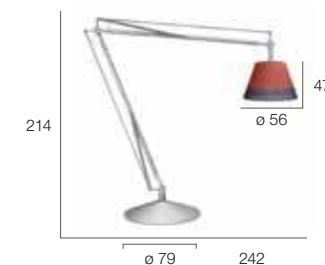

SUPERARCHIMOON Outdoor
Color: terracotta/stone
158,5 kg
230 V 059301523
110 V 059311523