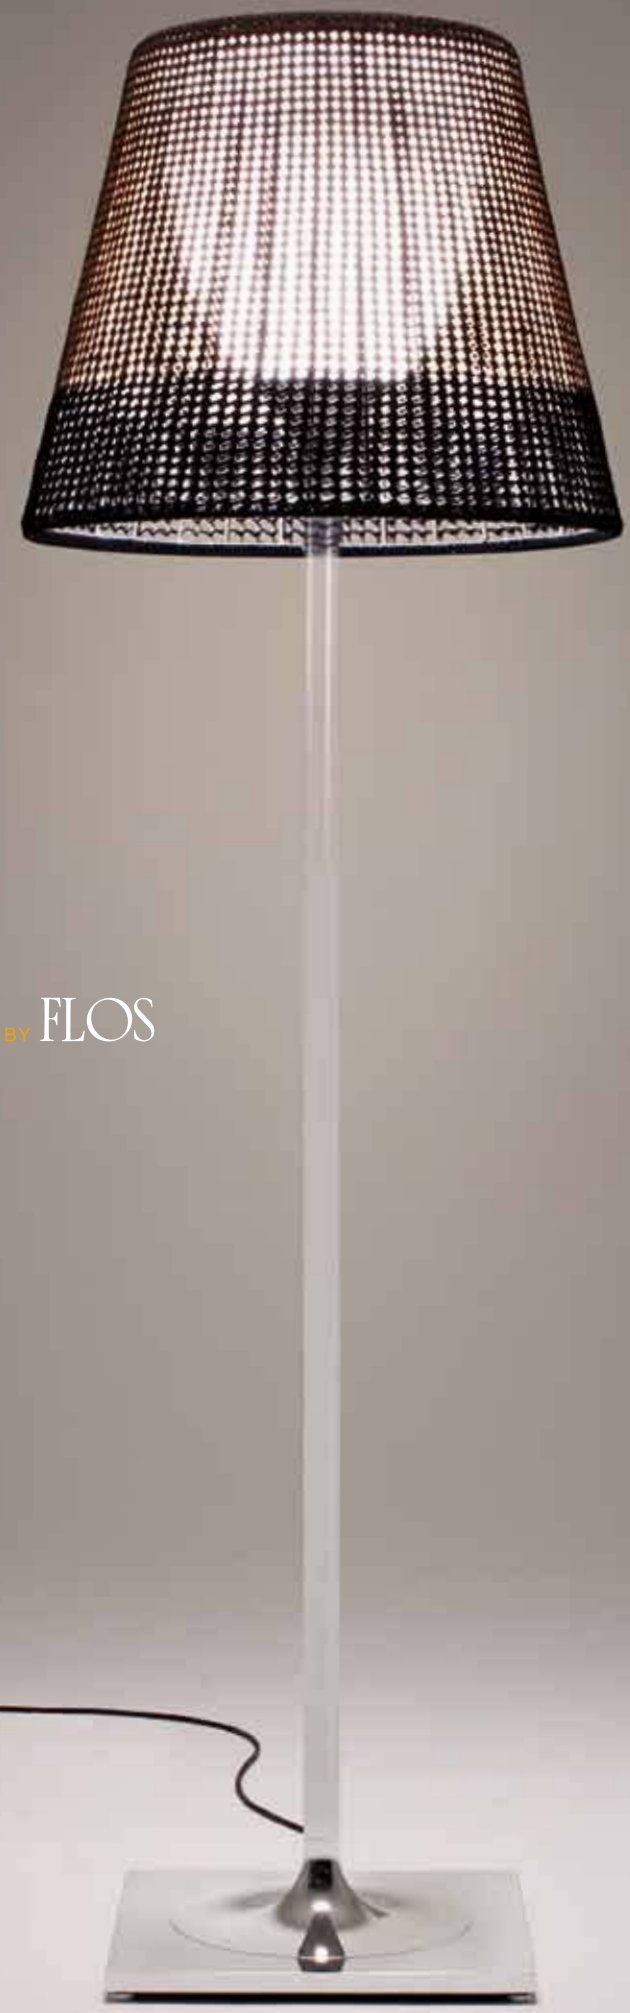

LIGHTING

DEDON LIGHTING BY FLOS

DEDON AND FLOS HAVE FORGED AN EXTRAORDINARY COLLABORATION TO CREATE **THE NEW OUTDOOR LIGHT SOURCE K-TRIBE** BY PHILIPPE STARCK.

“AN IDEA THAT LEAVES PLENTY OF ROOM **FOR HUMAN INFLUENCE.**” PHILIPPE STARCK

Inspired by the free-standing model of the celebrated light source produced by Flos, K-TRIBE is made of hand-woven synthetic DEDON fiber and available in four different colour options.