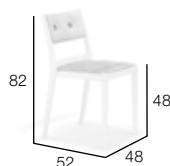

## Sidechair

Esststuhl  
Silla de comedor  
Sedia pranzo  
Chaise repas  
Stoel  
6,2 kg 0,2 m<sup>3</sup>

Frame: chalk  
Seat: leather concrete  
Backrest: leather concrete

Cover  
Husse  
Funda  
Housse  
Housse  
Hoes