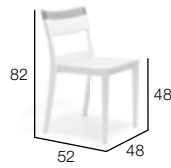

#### Sidechair

Esststuhl  
Silla de comedor  
Sedia pranzo  
Chaise repas  
Stoel  
4,2 kg 0,2 m<sup>3</sup>

Frame: chalk  
Seat: fiber, color chalk  
Backrest: fiber, color chalk and carbon

Cover  
Husse  
Funda  
Housse  
Housse  
Hoes