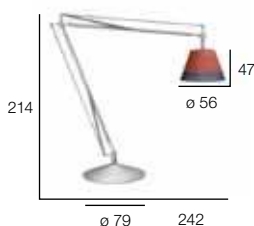

**8.095,- €**

059301523

**Superarchimoon outdoor (120V) \***

terracotta / stone

158,5 kg

**8.095,- €**

059311523

**Superarchimoon outdoor (230V) \***