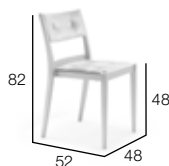

## Sidechair

Esststuhl  
Silla de comedor  
Sedia pranzo  
Chaise repas  
Stoel  
6,2 kg 0,2 m<sup>3</sup>

Frame: light gray  
Seat: leather concrete  
Backrest: leather concrete

Cover  
Husse  
Funda  
Housse  
Housse  
Hoes