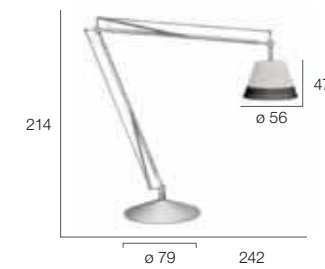

SUPERARCHIMOON Outdoor
Color: chalk/carbon
158,5 kg
230 V 059301516
110 V 059311516