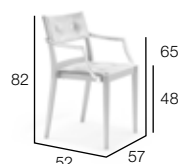

Armchair

Armlehnstuhl
Silla con brazos
Poltrona pranzo
Fauteuil repas
Armstoel
6,4 kg 0,24 m³

Frame: light gray
Seat: leather concrete
Backrest: leather concrete
Armrest: aluminum

Cover
Husse
Funda
Housse
Housse
Hoes

640,- €
402201403

135,- €
56400001000